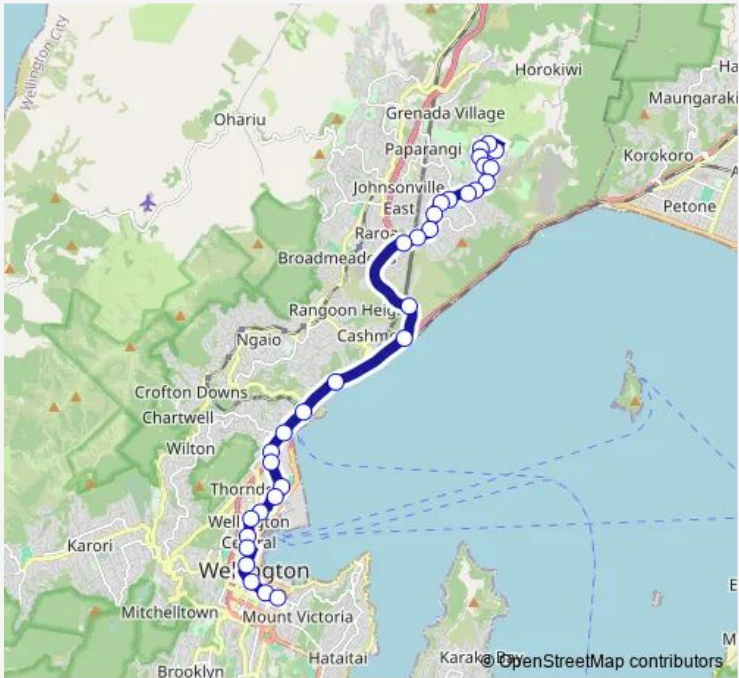

**Bus 57 Woodridge - Wellington**

[Go to website](#)

**Direction**  
 Courtenay Place - Stop A — Kentwood Drive (near 14)  
 33 stops  
[Open route schedule](#)

- Courtenay Place - Stop A
- Courtenay Place at St James Theatre
- Manners Street at Cuba Street - Stop A
- Manners Street at Willis Street
- Willis Street at Grand Arcade
- Lambton Quay at Cable Car Lane
- Lambton Central - Stop A
- Lambton Quay North - Stop B
- Wellington Station - Stop E
- Thorndon Quay - Capital Gateway (opposite)
- Thorndon Quay (near 145)
- Thorndon Quay at Motorway (near 243 - Northbound)
- Hutt Road at Sar Street
- Hutt Road at Aotea Quay
- Kaiwharawhara - Fore Street
- Hutt Road at Rangiora Avenue
- Ngauranga - Hutt Road (opposite motorway)
- Ngauranga Commercial Centre
- Ngauranga Gorge (Kiwi Point)
- Newlands Road (opposite 44)
- Newlands Road (opposite 72)

**Route schedule**  
 Courtenay Place - Stop A — Kentwood Drive (near 14)

Monday	16:05-17:56
Tuesday	16:05-17:56
Wednesday	16:05-17:56
Thursday	16:05-17:56
Friday	16:05-17:56
Saturday	—
Sunday	—

**Route info**  
 Direction: Courtenay Place - Stop A  
 Stops: 33  
 Trip Duration: 0 hour 45 min

## Direction

Woodridge Drive (near 91) — Courtenay Place - Stop C

32 stops

[Open route schedule](#)

Woodridge Drive (near 91)

Kentwood Drive at Cedarwood Street

Woodridge - Kentwood Drive

Kentwood Drive (near 32)

## Route info

Direction: Woodridge Drive (near 91)

Stops: 32

Trip Duration: 0 hour 47 min

Lambton Quay North - Stop D

Lambton Central - Stop B

Lambton Quay at Hunter Street

Willis Street at Willbank Court