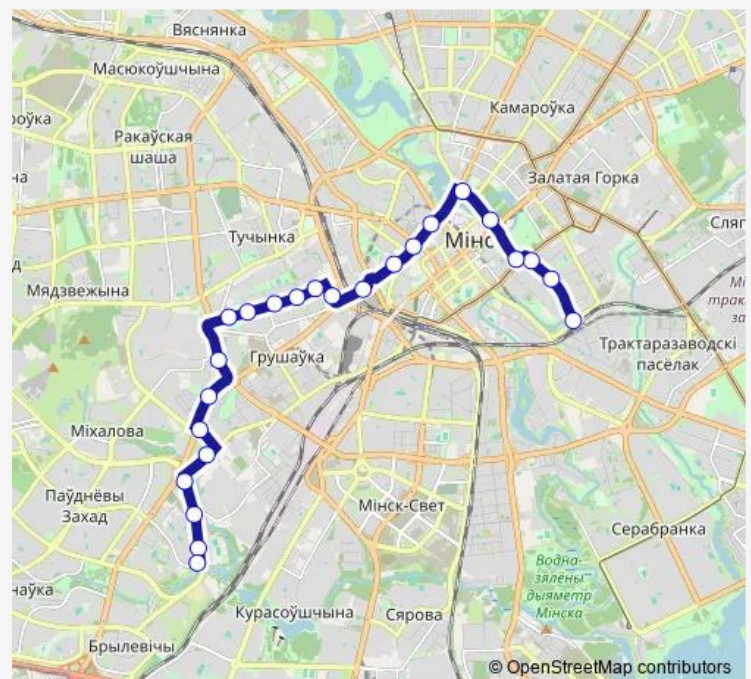

### Route schedule

Семашко — ДС Восточная

|           |                           |
|-----------|---------------------------|
| Monday    | 05:58-00:39 <sup>+1</sup> |
| Tuesday   | 05:58-00:39 <sup>+1</sup> |
| Wednesday | 05:58-00:39 <sup>+1</sup> |
| Thursday  | 05:58-00:39 <sup>+1</sup> |
| Friday    | 05:58-00:39 <sup>+1</sup> |
| Saturday  | 06:00-00:34 <sup>+1</sup> |
| Sunday    | 06:00-00:34 <sup>+1</sup> |

### Route info

Direction: Семашко

Stops: 23

Trip Duration: 0 hour 47 min

57

BusMaps

Пулихова

ДС Восточная