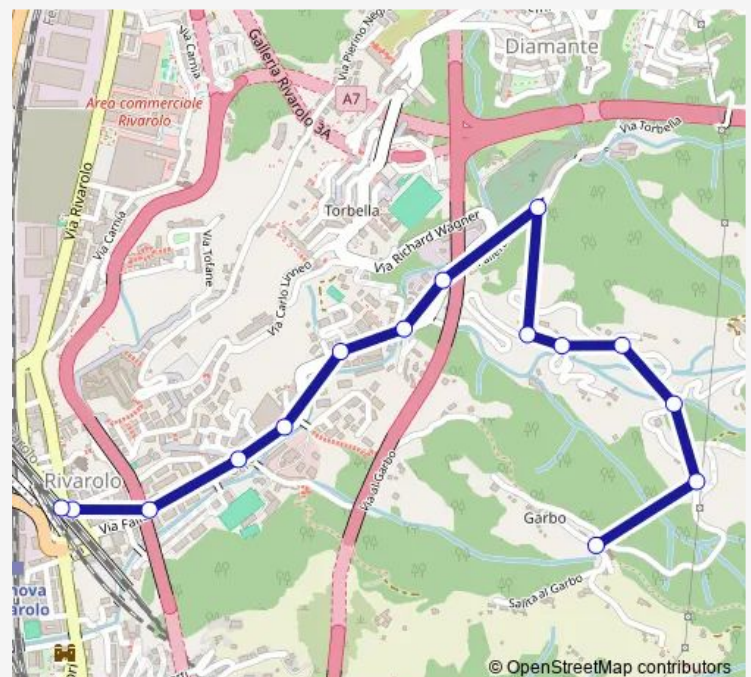

Tuesday 06:00-20:30

Wednesday 06:00-20:30

Thursday 06:00-20:30

Friday 06:00-20:30

Saturday 06:00-20:30

Sunday 07:10-20:25

Route info

Direction: Chiesa DEL Garbo/Capolinea

Stops: 15

Trip Duration: 0 hour 12 min

■ 57 — Via Rossini (Rivarolo) - P.za Garbo (Chiesa)

Direction

Pallavicini/Capolinea — Chiesa DEL Garbo/Capolinea

14 stops

[Open route schedule](#)

Pallavicini/Capolinea

Vezzani 1/Autostrada

Vezzani 2/Cambiaso

Vezzani 3/Stuggia

Vezzani 4/

Vezzani 5/Fornace DEL Garbo

Cimitero DI Rivarolo/

Wagner/Cimitero DI Rivarolo

Fornace DEL Garbo 1/Roncasolo

Tuesday 05:50-20:15

Wednesday 05:50-20:15

Thursday 05:50-20:15

Friday 05:50-20:15

Saturday 05:50-20:15

Sunday 06:55-20:10

Route info

Direction: Pallavicini/Capolinea