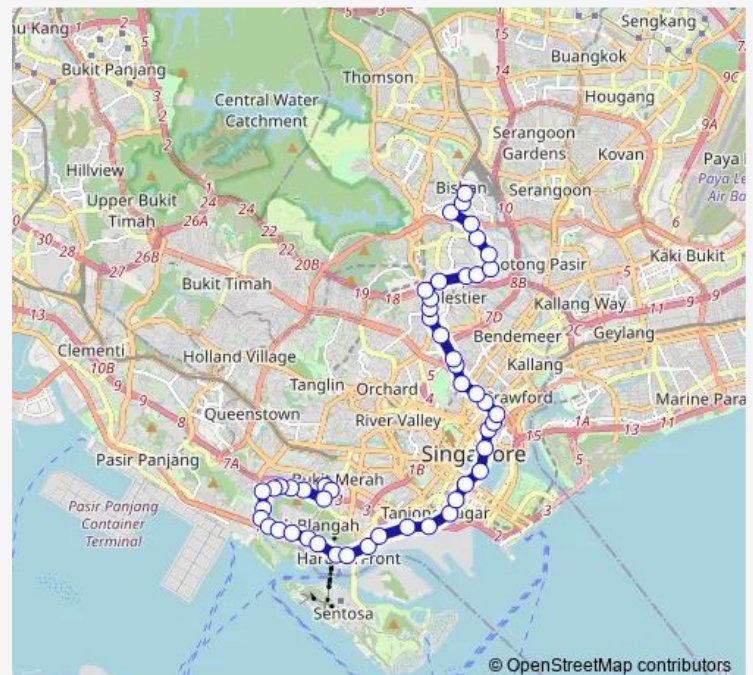

Thursday 05:45

Friday 05:45

Saturday 05:45

Sunday 05:45

Route info

Direction: Bt Merah Int

Stops: 49

Trip Duration: 1 hour 28 min

Saturday 06:00

Sunday 06:00

Route info

Direction: Bishan Int

Stops: 49

Trip Duration: 1 hour 29 min

Opp War Memorial Pk

OUE Bayfront