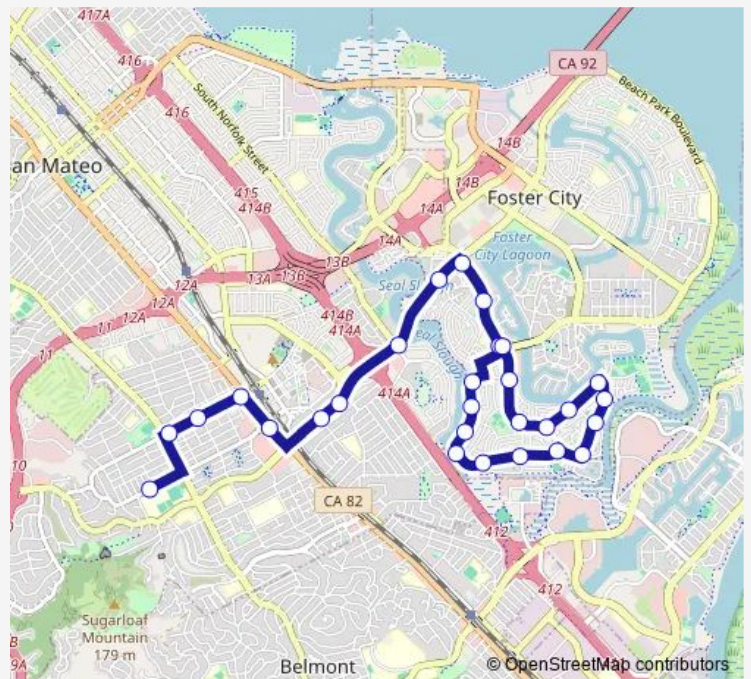

E Hillsdale Blvd & Altair Ave

Edgewater Blvd & E Hillsdale Blvd

Edgewater Blvd & Regulus St

Edgewater Blvd & Beach Park Blvd

Port Royal Ave & Cumberland Ct

Port Royal Ave & Jamaica St

Port Royal Ave & Winchester Ct

Port Royal Ave & Montego Ln

46 Port Royal Ave

Port Royal Ave & Biscayne Ave

Port Royal Ave & Edgewater Blvd

Baffin St & Edgewater Blvd

Baffin St & Melbourne St

Route schedule

31st Ave & Fernwood St-Hillsdale Hs — Edgewater Blvd & Beach Park Blvd

Monday	16:00
Tuesday	16:00
Wednesday	14:50
Thursday	16:00
Friday	14:50
Saturday	—
Sunday	—

Route info

Direction: 31st Ave & Fernwood St-Hillsdale Hs

Stops: 28

Trip Duration: 0 hour 37 min

■ 57 — Edgewater/Beach Park - Hillsdale High **BusMaps**

Monday 07:36

Tuesday 07:36

Wednesday 07:36

Thursday 07:36

Friday 07:36

Saturday —

Sunday —

Route info