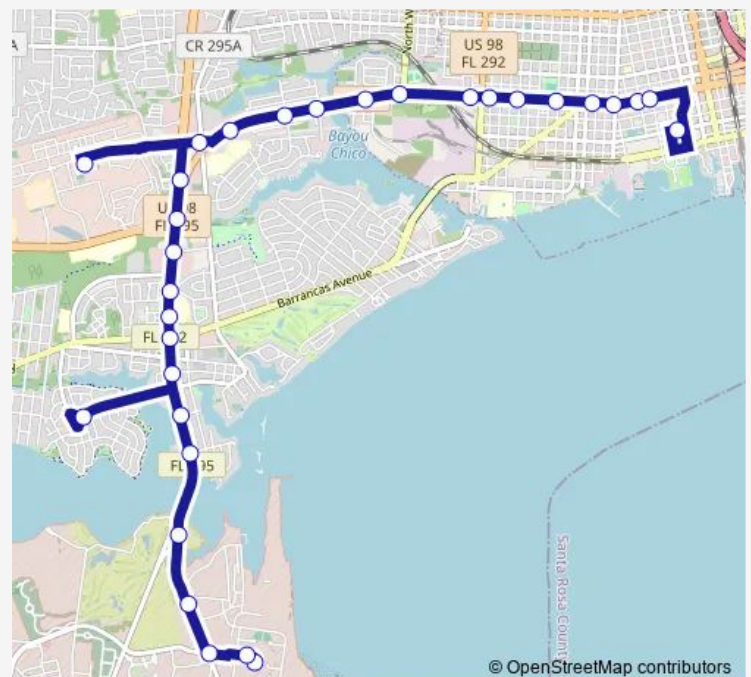

Saturday 07:00-17:00

Sunday 06:15-14:15

Route info

Direction: Nattc

Stops: 31

Trip Duration: 0 hour 40 min

Navy Blvd & W Street

Navy Blvd & Pace Blvd

Direction

Downtown Transfer Station — Nattc

34 stops

[Open route schedule](#)

Downtown Transfer Station

Spring Street & Romana St (North Side)

Garden St & Spring St

Garden Street @ Suntrust Bank

Tuesday 06:00-16:00

Wednesday 06:00-16:00

Thursday 06:00-16:00

Friday 06:00-16:00

Saturday 06:00-16:00

Sunday 05:40-13:40

Route info

Direction: Downtown Transfer Station

Stops: 34

Trip Duration: 0 hour 35 min

New Warrington Rd. & Dewitt Dr.

Navy Blvd South Of Tyrone St.

Navy Blvd @ Walmart

Navy Blvd & Leyte Dr.

Navy Blvd North Of Winthrop Ave

Navy Blvd South Of Sunset Ave