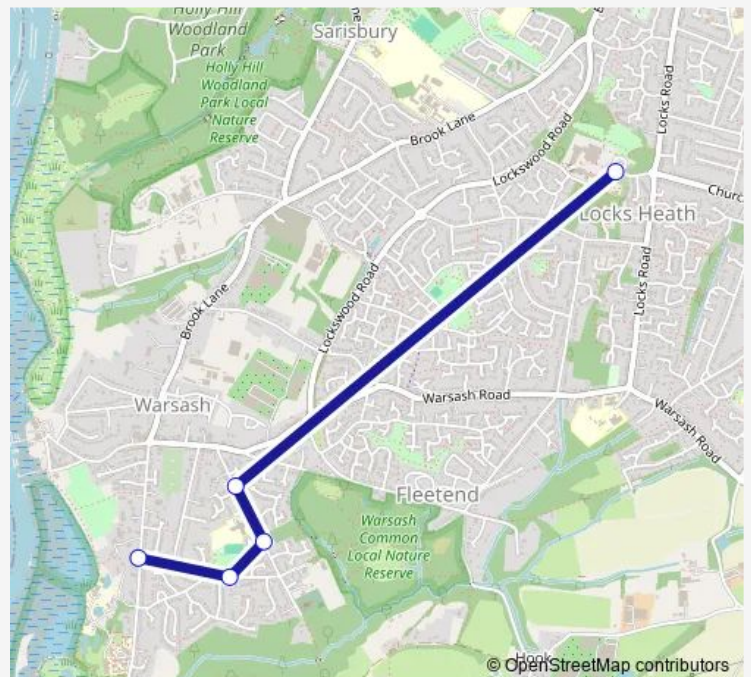

### Direction

Cherry Walk — Locks Heath Centre

5 stops

[Open route schedule](#)

Cherry Walk

Recreation Ground

Cheviot Green

Sandycroft

### Route schedule

Cherry Walk — Locks Heath Centre

Monday	—
Tuesday	09:30
Wednesday	—
Thursday	—
Friday	09:30
Saturday	—
Sunday	—

### Route info

Direction: Cherry Walk

Stops: 5

Trip Duration: 0 hour 20 min

57 — Warsash - Locks Heath Taxishare

**Direction**

Locks Heath Centre — Cherry Walk

5 stops

## Route schedule

Locks Heath Centre — Cherry Walk

Monday	—
Tuesday	10:45-14:00
Wednesday	—
Thursday	—
Friday	10:45-14:00
Saturday	—
Sunday	—