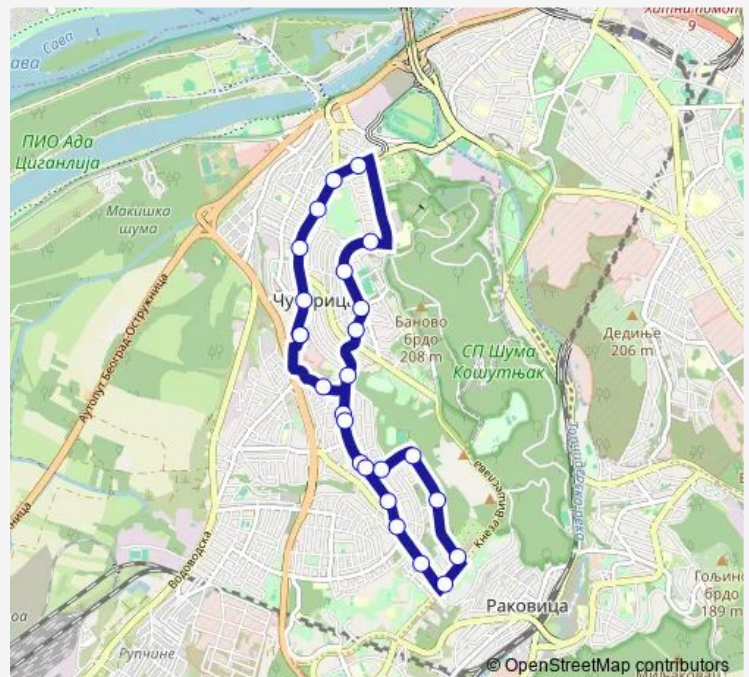

### Route schedule

Banovo Brdo — Banovo Brdo

Monday 06:00-23:20

Tuesday 06:00-23:20

Wednesday 06:00-23:20

Thursday 06:00-23:20

Friday 06:00-23:20

Saturday 06:00-22:40

Sunday 06:00-22:40

### Route info

Direction: Banovo Brdo

Stops: 25

Trip Duration: 0 hour 40 min

Jovana Mikića

Mile Jevtović

Krajiške Brigade

Banovo Brdo