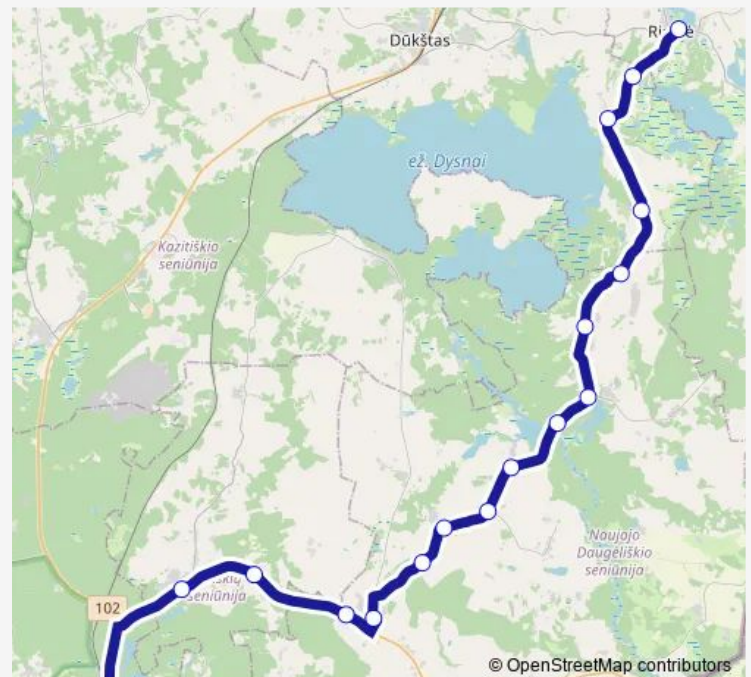

Monday 14:20

Tuesday —

Wednesday 14:20

Thursday —

Friday 14:20

Saturday —

Sunday —

Route info

Direction: Ignalinos autobusų stotis

Stops: 17

Trip Duration: 0 hour 54 min

■ 57 — Ignalina- Rimšė

BusMaps

Direction

Rimšė — Ignalinos autobusų stotis

17 stops

Saturday

11:20

Sunday

—

Route info

Direction: Ignalinos autobusų stotis

Stops: 17

Trip Duration: 1 hour 16 min