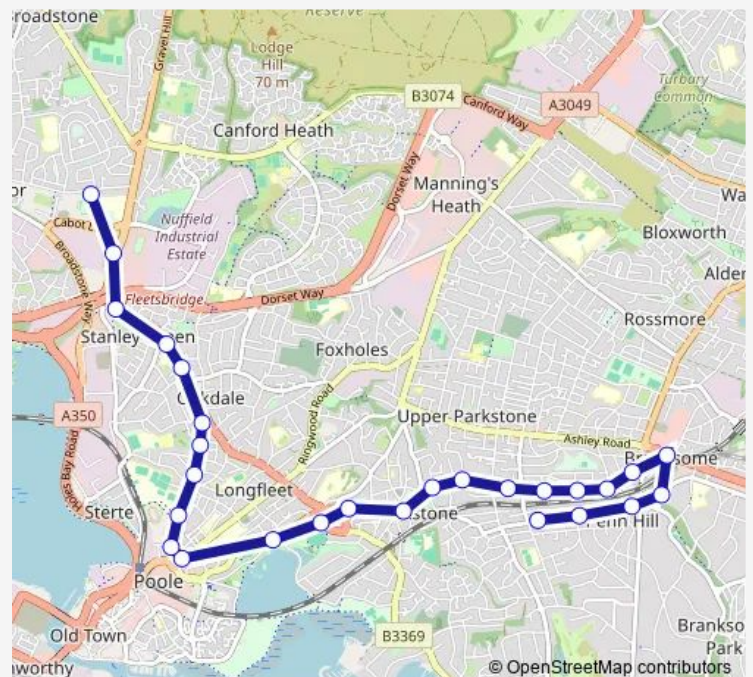

Police Station

Tatnam Road

Stokes Avenue

Route schedule

Penn Leigh — Parkstone Grammar School

Monday 07:26

Tuesday 07:26

Wednesday 07:26

Thursday 07:26

Friday 07:26

Saturday —

Sunday —

Route info

Direction: Penn Leigh

Stops: 27

Trip Duration: 0 hour 49 min

Wednesday 15:30

Thursday 15:30

Friday 15:30

Saturday —

Sunday —

Route info

Direction: Parkstone Grammar School

Stops: 29

Trip Duration: 0 hour 39 min

Greenhaven

Penn Hill Corner

Spur Hill Avenue

St. Osmunds Road

449 Bus time schedules and route maps are available in an offline PDF at busmaps.com. Use the busmaps.com website to see live bus times, train schedule or subway schedule, and step-by-step directions for all public transit in Bournemouth