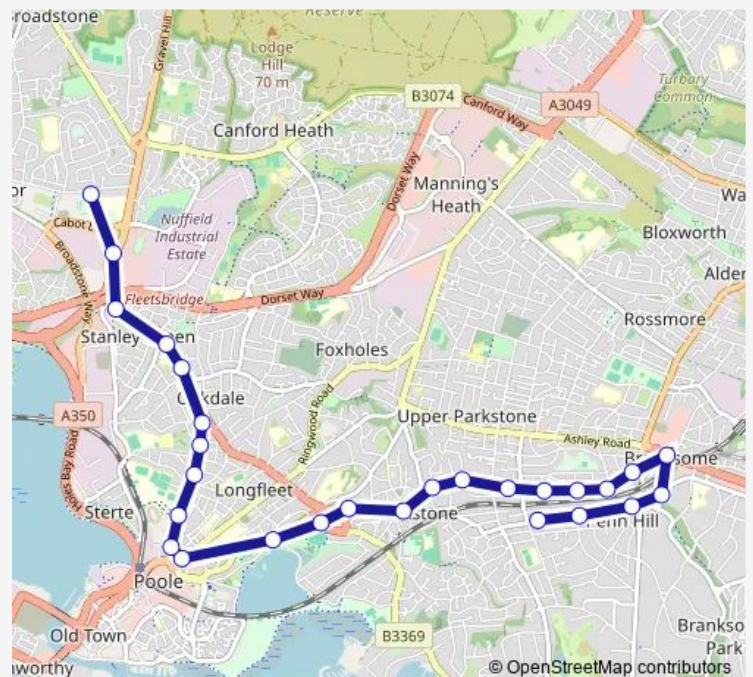

Police Station

Tatnam Road

Stokes Avenue

Route schedule

Penn Leigh — Parkstone Grammar School

Monday 07:26

Tuesday 07:26

Wednesday 07:26

Thursday 07:26

Friday 07:26

Saturday —

Sunday —

Route info

Direction: Penn Leigh

Stops: 27

Trip Duration: 0 hour 49 min

Wednesday 15:30

Thursday 15:30

Friday 15:30

Saturday —

Sunday —

Route info

Direction: Parkstone Grammar School

Stops: 29

Trip Duration: 0 hour 39 min

Greenhaven

Penn Hill Corner

Spur Hill Avenue

St. Osmunds Road

449 Bus time schedules and route maps are available in an offline PDF at busmaps.com. Use the busmaps.com website to see live bus times, train schedule or subway schedule, and step-by-step directions for all public transit in Bournemouth