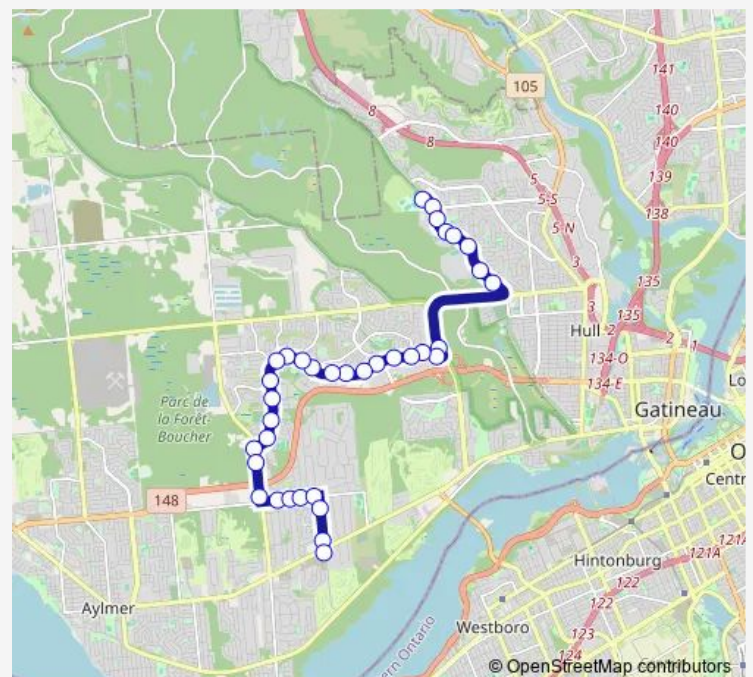

Thursday 14:55

Friday 14:55

Saturday —

Sunday —

Route info

Direction: École Secondaire Mont-Bleu

Stops: 35

Trip Duration: 0 hour 34 min

■ 449 — Rivermead/Mont-Bleu

BusMaps

du Plateau/d'Amsterdam

du Plateau/de Liverpool

du Plateau/du Marigot

du Plateau/du Marigot

Vanier/du Plateau

Vanier/de Séto

Tuesday 06:58

Wednesday 06:58

Thursday 06:58

Friday 06:58

Saturday —

Sunday —

Route info

Direction: Parc-O-BUS Rivermead