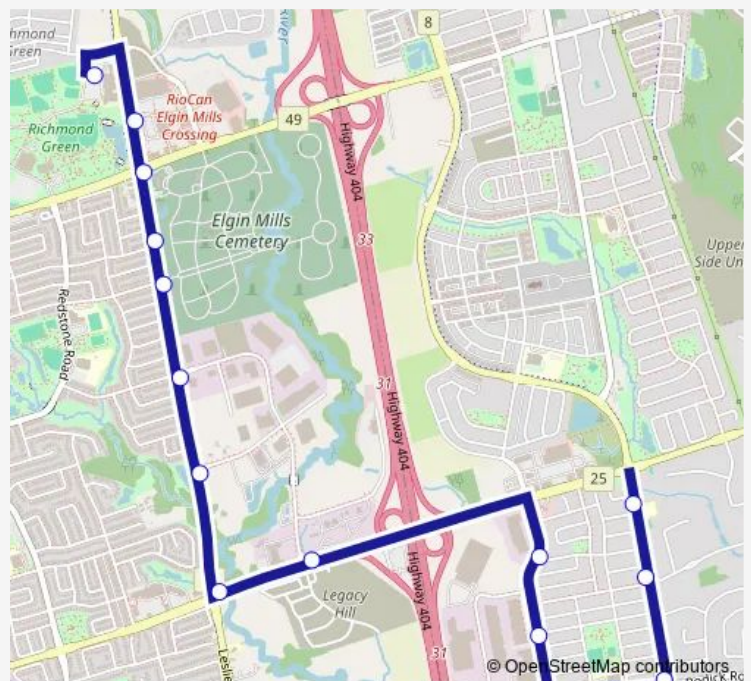

Leslie ST / Performance Dr

Leslie ST / VIA Renzo Dr

Leslie ST / Toporowski Av

Leslie ST Stop # 4933

Leslie ST / Elgin Mills Rd

Leslie ST Stop # 5831

Richmond Green S.S. Stop # 4630

**Route schedule**

Woodbine AV / Major Mackenzie Dr — Richmond Green S.S. Stop # 4630

Monday	08:48
Tuesday	08:48
Wednesday	08:48
Thursday	08:48
Friday	08:48
Saturday	—
Sunday	—

**Route info**

Direction: Woodbine AV / Major Mackenzie Dr

Stops: 16

Trip Duration: 0 hour 17 min

449 — Richmond Green SS VIA Hillmount

## Direction

Richmond Green S.S. Stop # 4630 — Woodbine AV / Major Mackenzie Dr

16 stops

[Open route schedule](#)

Richmond Green S.S. Stop # 4630

Leslie ST Stop #7114

Leslie ST / Elgin Mills Rd

Leslie ST Stop # 4932