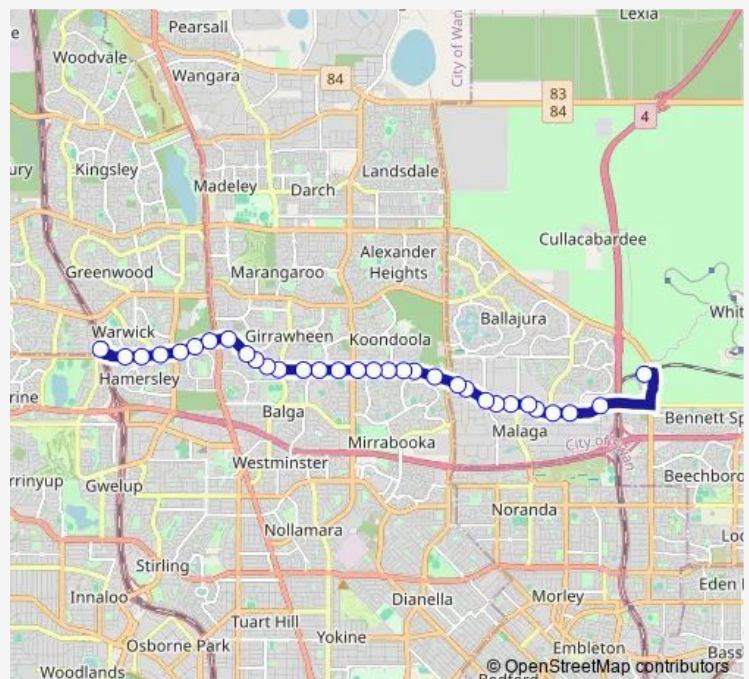

Beach Rd Before Erindale Rd

Beach Rd - Warwick Grove Shopping Ctr

Beach Rd After Glendale Av

Beach Rd After Belvedere Rd

Warwick Stn Stand 1

Route schedule

School Rd John Septimus Roe Mirrabooka — Warwick Stn Stand 1

Monday 15:43

Tuesday 15:43

Wednesday 15:43

Thursday 15:43

Friday 15:43

Saturday —

Sunday —

Route info

Direction: School Rd John Septimus Roe Mirrabooka

Stops: 16

Trip Duration: 0 hour 18 min

Direction

Ballajura Stn Stand 8 — Warwick Stn Stand 1

32 stops

[Open route schedule](#)

Ballajura Stn Stand 8

Friday 05:19-23:04

Saturday 06:52-23:04

Sunday 07:14-21:04

Route info

Direction: Warwick Stn Stand 2

Stops: 33

Trip Duration: 0 hour 32 min

Beach Rd Before Harlond Av