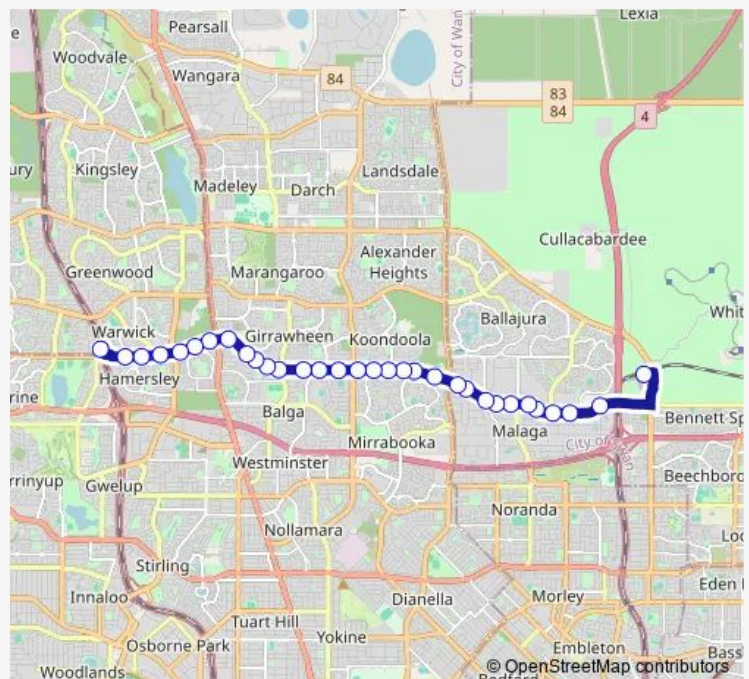

Beach Rd Before Erindale Rd

Beach Rd - Warwick Grove Shopping Ctr

Beach Rd After Glendale Av

Beach Rd After Belvedere Rd

Warwick Stn Stand 1

### Route schedule

School Rd John Septimus Roe Mirrabooka — Warwick Stn Stand 1

Monday 15:43

Tuesday 15:43

Wednesday 15:43

Thursday 15:43

Friday 15:43

Saturday —

### Route info

Direction: School Rd John Septimus Roe Mirrabooka

Stops: 16

Trip Duration: 0 hour 18 min

**Direction**

Ballajura Stn Stand 8 — Warwick Stn Stand 1

32 stops

[Open route schedule](#)

## Route info

Direction: Warwick Stn Stand 7

Stops: 33

Trip Duration: 0 hour 32 min

Beach Rd Before Harlond Av

Century Rd After Trade Rd

Marshall Rd After Malaga Dr

Marshall Rd Before Bellefin Dr