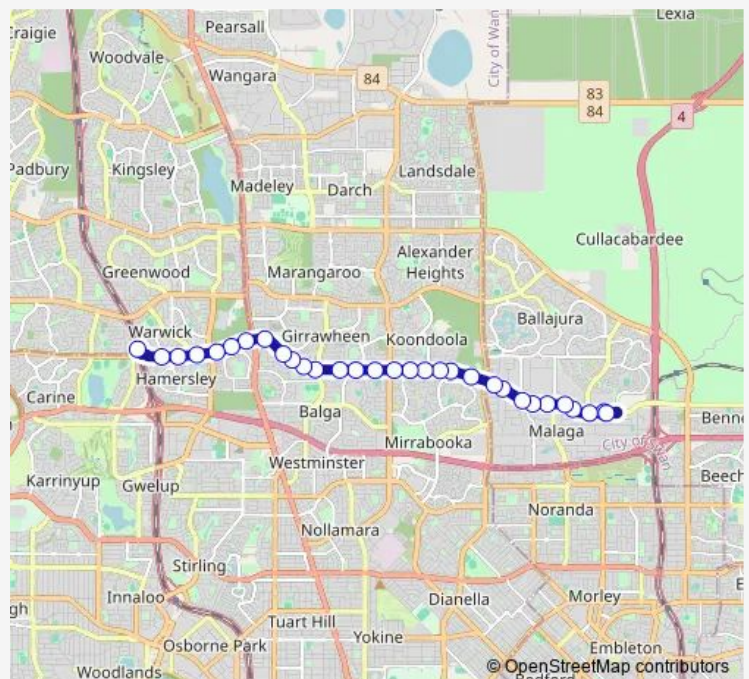

Saturday —

Sunday —

Route info

Direction: Marshall Rd Before Guadalupe Dr

Stops: 31

Trip Duration: 0 hour 21 min

Beach Rd Before Hadleigh Wy

Beach Rd Before Blackmore Ave

Beach Rd After Blackmore Av

Beach Rd Before Harray St

Beach Rd After Harray St

Beach Rd Before Erindale Rd

Beach Rd - Warwick Grove Shopping Ctr

Beach Rd After Glendale Av

Beach Rd After Belvedere Rd

Warwick Stn Stand 7

Direction

School Rd John Septimus Roe Mirrabooka — Warwick Stn Stand 7

16 stops

[Open route schedule](#)

School Rd John Septimus Roe Mirrabooka

Beach Rd After Mirrabooka Av

Beach Rd After Hainsworth Av

Beach Rd After Redcliffe Av

Sunday —

Route info

Direction: Warwick Stn Stand 7

Stops: 30

Trip Duration: 0 hour 22 min

Beach Rd Before Harlond Av

Marshall Rd After Malaga Dr

Marshall Rd Before Bellefin Dr