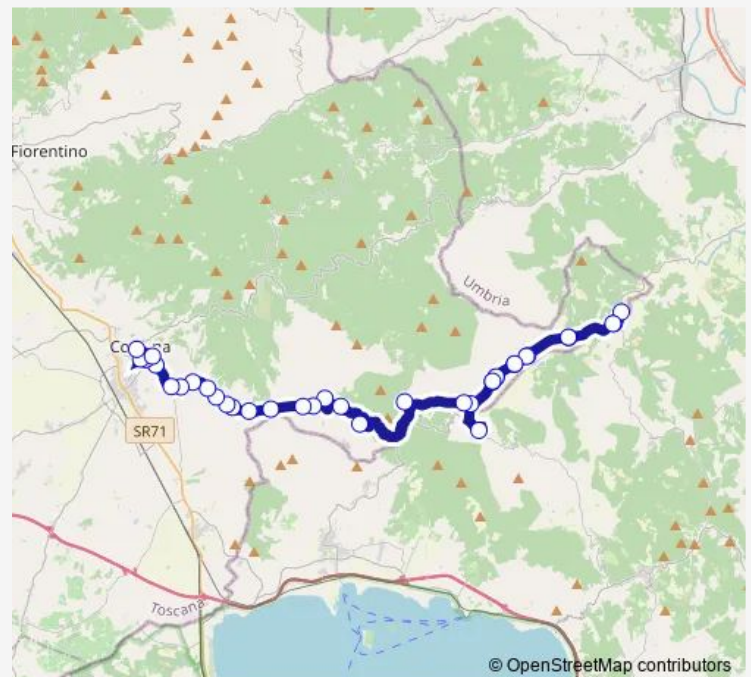

Saturday 06:43-15:10

Sunday —

Route info

Direction: Lisciano Niccone

Stops: 36

Trip Duration: 0 hour 55 min

Montanare N.C.10

Bv. Valecchie