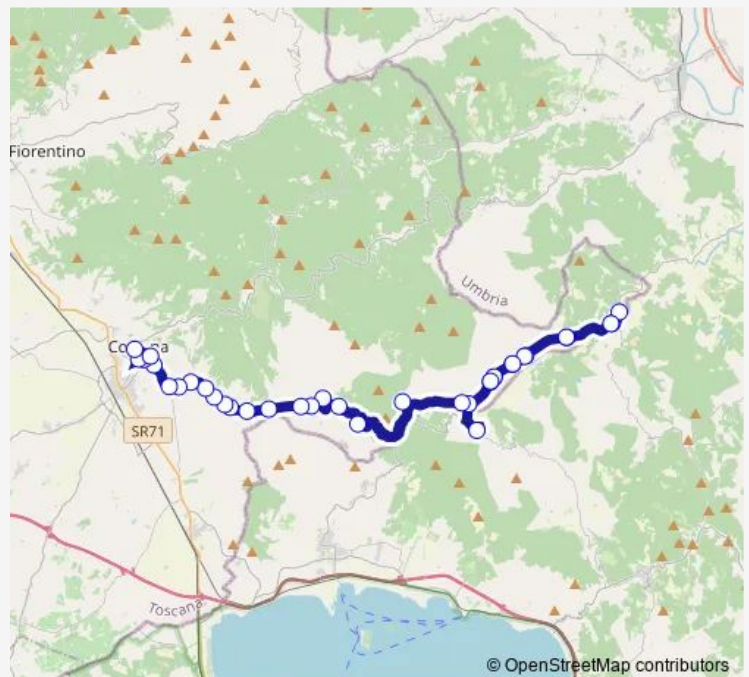

Montanare Di Fronte Nc.16

Route schedule

Lisciano Niccone — Cortona Piazza Mercato

Monday	06:43-16:35
Tuesday	06:43-15:10
Wednesday	06:43-15:10
Thursday	06:43-15:10
Friday	06:43-16:35
Saturday	06:43-15:10
Sunday	—

Route info

Direction: Lisciano Niccone

Stops: 36

Trip Duration: 0 hour 55 min

Montanare N.C.10

Bv. Valecchie

Pergo Passaggio Di Fronte Nc. 9

Pergo Dogana Al Nc. 54