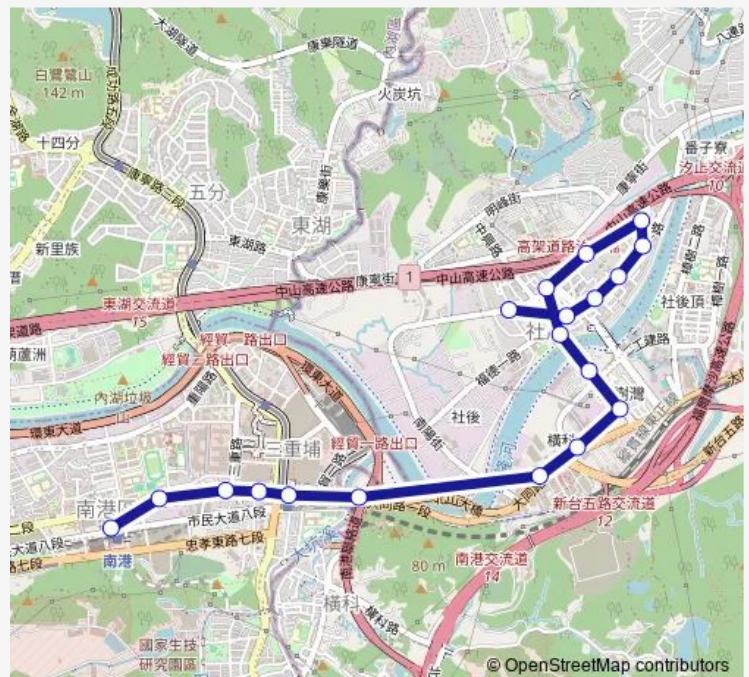

Saturday 00:00

Sunday 00:00

Route info

Direction: 社后消防隊

Stops: 19

Trip Duration: 24 hour 0 min

■ 藍21 — 汐止社后-南港車站

藍21 Bus time schedules and route maps are available in an offline PDF at busmaps.com. Use the busmaps.com website to see live bus times, train schedule or subway schedule, and step-by-step directions for all public transit in Taipei