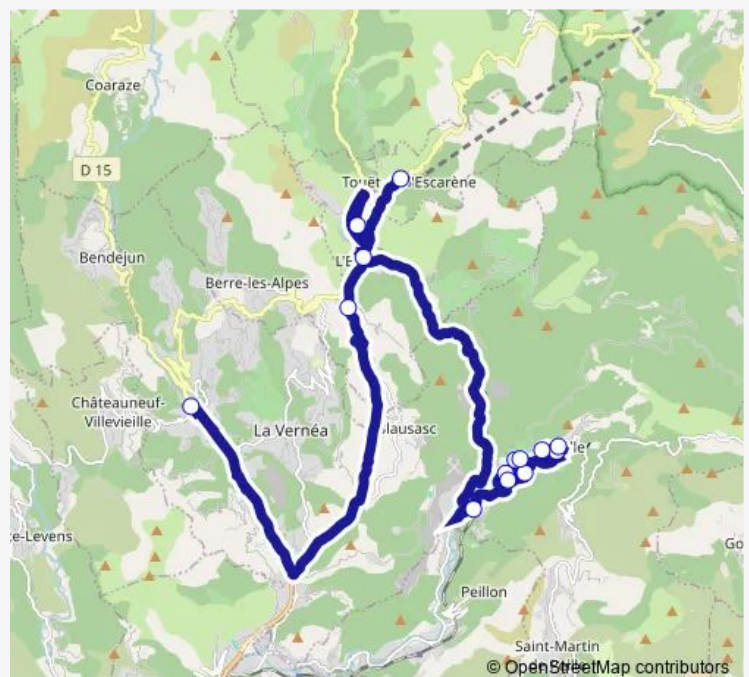

### Route schedule

College Roger Carles — Place Jean Miol

Monday 16:00

Tuesday 16:00

Wednesday 11:30

Thursday 16:00

Friday 16:00

Saturday —

### Route info

Direction: College Roger Carles

Stops: 14

Trip Duration: 1 hour 13 min

## Route schedule

Place Jean Miol — College Roger Carles

Monday	07:10
Tuesday	07:10
Wednesday	07:10
Thursday	07:10
Friday	07:10
Saturday	—
Sunday	—