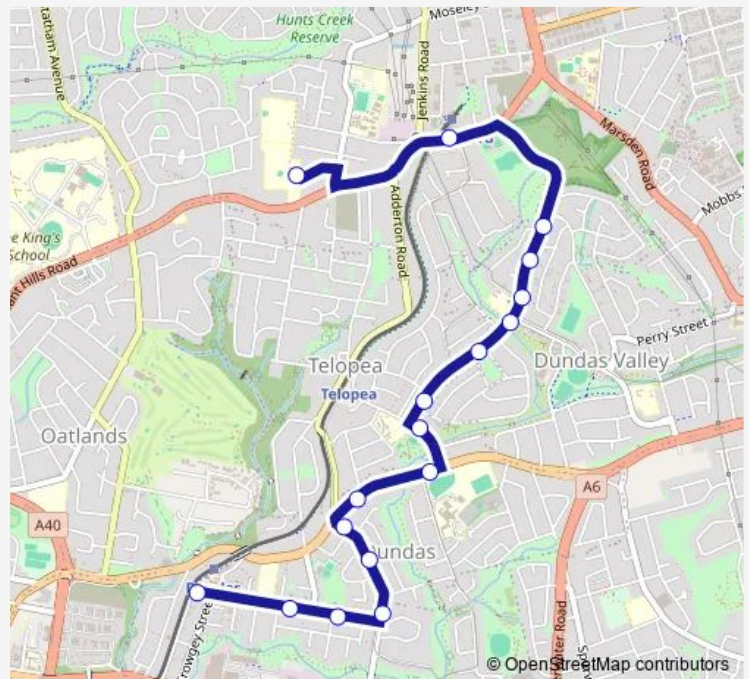

Friday 15:05-15:10

Saturday —

Sunday —

Route info

Direction: Cumberland High School, Dunmore Av

Stops: 17

Trip Duration: 0 hour 18 min

617w — Cumberland High School to Calder Rd and Dudley St, Rydalmere

Direction

Winjoy Reserve, Calder Rd — Cumberland High School, Dunmore Av

14 stops

[Open route schedule](#)

Winjoy Reserve, Calder Rd

Dundas Public School, Calder Rd

Calder Rd Opp Swan Pl

Park Rd At Dora Cres

Park Rd Opp Dundas Uniting Church

Kissing Point Rd At Burke St

Kissing Point Rd Opp Kirby St

Sturt Park, Sturt St

Telopea Shops, Evans Rd

Evans Rd Opp Acacia Park

St Bernadette's Primary School, Evans Rd

Evans Rd Opp Seymour St