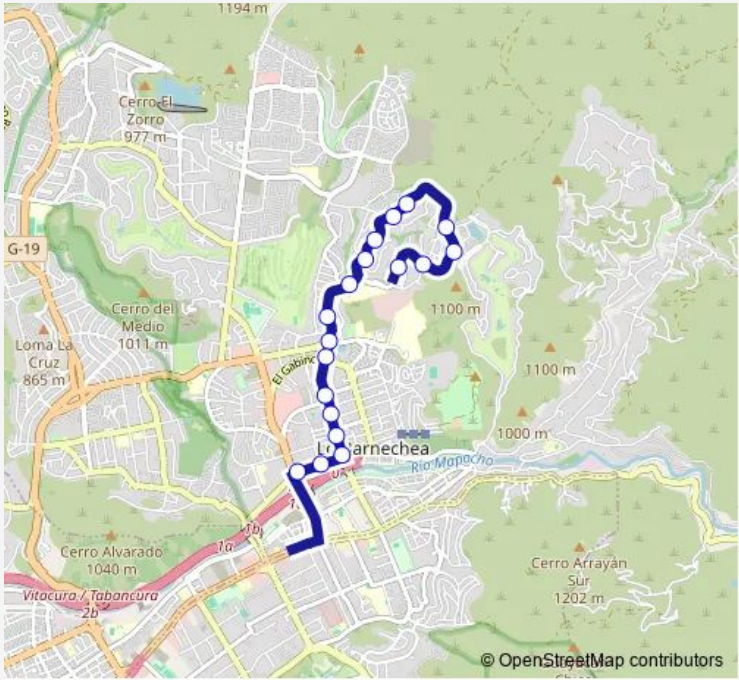

Route schedule
 Pc917-Camino De La Laguna / Esq. Camino Del Sur —
 Pc1237-Raúl Labbé / Esq. Av. La Dehesa

Monday	00:00
Tuesday	00:00
Wednesday	00:00
Thursday	00:00
Friday	00:00
Saturday	00:00
Sunday	00:00

Route info

Direction: Pc917-Camino De La Laguna / Esq. Camino Del Sur

Stops: 18

Trip Duration: 0 hour 15 min

Direction

Pc616-Avenida Las Condes / Esq. Sn. Fco. De Asís —
Pc916-Camino De La Laguna / Esq. Camino La Brisa

Monday 00:00

Tuesday 00:00

Wednesday 00:00

Thursday 00:00

Friday 00:00

Saturday 00:00

Sunday 00:00

Route info

Direction: Pc616-Avenida Las Condes / Esq. Sn. Fco. De Asís

Stops: 13

Trip Duration: 0 hour 13 min

C13 Bus time schedules and route maps are available in an offline PDF at busmaps.com. Use the busmaps.com website to see live bus times, train schedule or subway schedule, and step-by-step directions for all public transit in Santiago