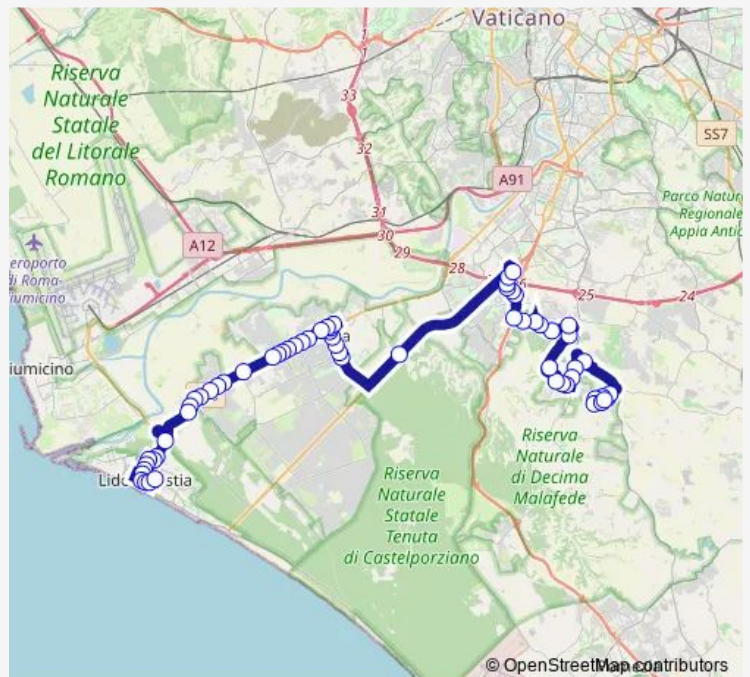

VALLERANO/GALEFFI

VALLERANO/PONTINA

Pontina/Vallerano

Route schedule

Cimitero Laurentino — P.LE STAZIONE DEL LIDO (RL)

Monday 07:46-17:25

Tuesday —

Wednesday 07:46-17:25

Thursday 07:46-17:25

Friday —

Saturday 07:46-17:25

Sunday 07:46-17:25

Route info

Direction: Cimitero Laurentino

Stops: 63

Trip Duration: 1 hour 17 min

## Route info

Direction: P.LE STAZIONE DEL LIDO (RL)

Stops: 58

Trip Duration: 1 hour 10 min

Acilia/Saponara

Acilia/Assemani

Acilia/Mellano

Acilia/Bucci