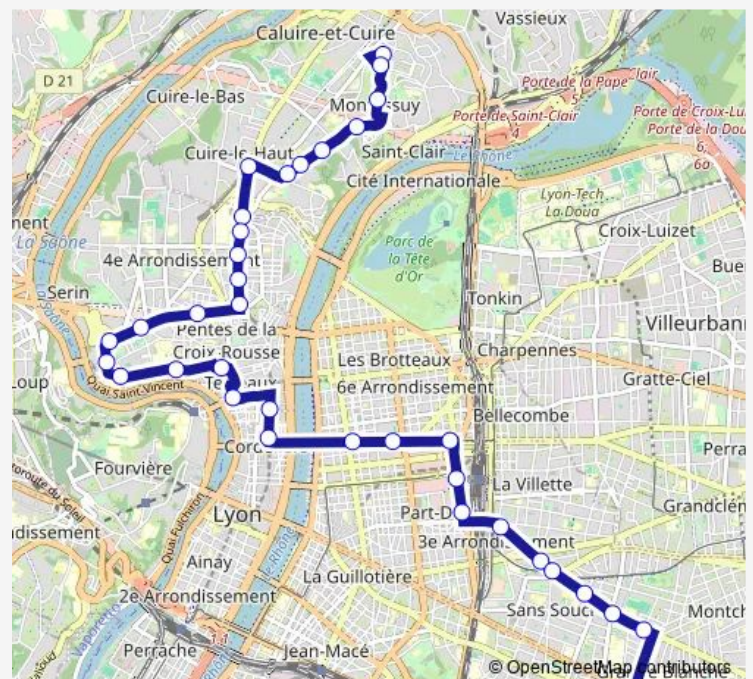

Bus C13 Grange Blanche -> Montessuy Gutenberg

[Go to website](#)

Direction

Montessuy Gutenberg — Grange Blanche

35 stops

[Open route schedule](#)

Montessuy Gutenberg

Montessuy Hauts St Clair

Fort de Montessuy

Clos de la Jeunesse

Soeur Vially

Carette

Margnolles - Pasteur

Cuire

Hôpital Croix-Rousse

J.Ambre Hôp. entr.piéton

Pailleron

Ivry

Croix-Rousse

Mairie du 4eme

Clos Jouve

Les Esses

La Poudrière

Duroc

Rouville

Mairie du 1er

Terreaux Tobie Robatel

Route schedule

Montessuy Gutenberg — Grange Blanche

Monday 05:00-23:55

Tuesday 05:00-23:55

Wednesday 05:00-23:55

Thursday 05:00-23:55

Friday 05:00-23:55

Saturday 05:00-23:55

Sunday 06:30-23:55

Route info

Direction: Montessuy Gutenberg

Stops: 35

Trip Duration: 0 hour 48 min

■ C13 — Grange Blanche -> Montessuy Gutenberg