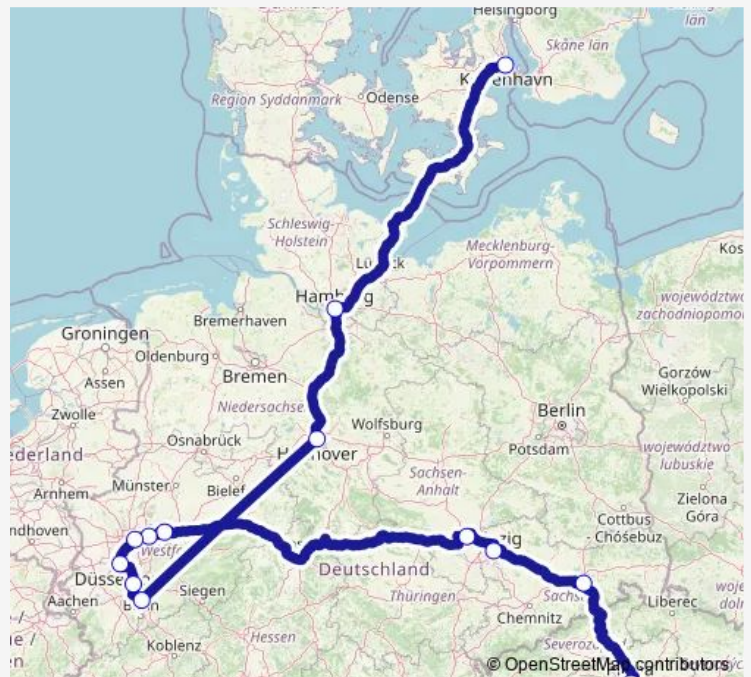

Bus FlixBus N23 Prague - Cologne South CGN Airport

[Go to website](#)

Direction

Cologne Airport CGN (Terminal 2) — Prague (Central Bus Station Florenc)

10 stops

[Open route schedule](#)

- Cologne Airport CGN (Terminal 2)
- Leverkusen (Mitte station)
- Düsseldorf central bus station
- Essen central train station (Freiheit)
- Bochum central station (Wittener Straße)
- Dortmund central bus station
- Halle (Saale) central bus station
- Leipzig central train station
- Dresden central station (Bayrische Straße)
- Prague (Central Bus Station Florenc)

Route schedule

Cologne Airport CGN (Terminal 2) — Prague (Central Bus Station Florenc)

Monday	18:40-19:40
Tuesday	18:40-19:40
Wednesday	18:40-20:05
Thursday	18:40-20:05
Friday	18:40-20:05
Saturday	18:40-20:05
Sunday	18:40-20:05

Route info

Direction: Cologne Airport CGN (Terminal 2)

Stops: 10

Trip Duration: 12 hour 0 min

FlixBus N23 — Prague - Cologne South CGN Airport