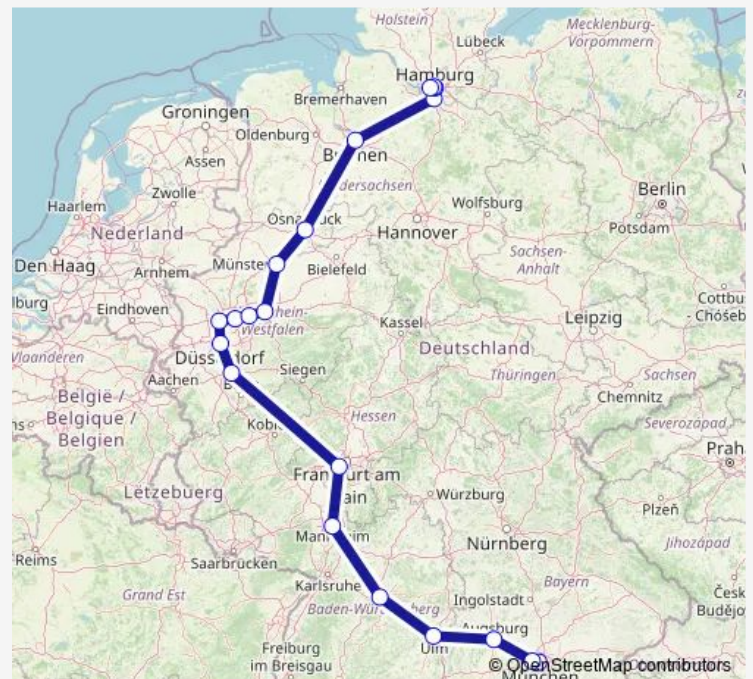

Rail ICE 1210

[Go to website](#)

Direction

München Hbf — Hamburg-Altona

20 stops

[Open route schedule](#)

München Hbf

München-Pasing

Augsburg Hbf

Ulm Hbf

Stuttgart Hbf

Mannheim Hbf

Frankfurt(M) Flughafen Fernbf

Köln Hbf

Düsseldorf Hbf

Duisburg Hbf

Essen Hbf

Bochum Hbf

Dortmund Hbf

Münster(Westf)Hbf

Osnabrück Hbf

Bremen Hbf

Hamburg-Harburg

Hamburg Hbf

Hamburg Dammtor

Hamburg-Altona

Route schedule

München Hbf — Hamburg-Altona

Monday	—
Tuesday	—
Wednesday	—
Thursday	15:28
Friday	15:28
Saturday	—
Sunday	15:28

Route info

Direction: München Hbf

Stops: 20

Trip Duration: 9 hour 5 min

ICE 1210