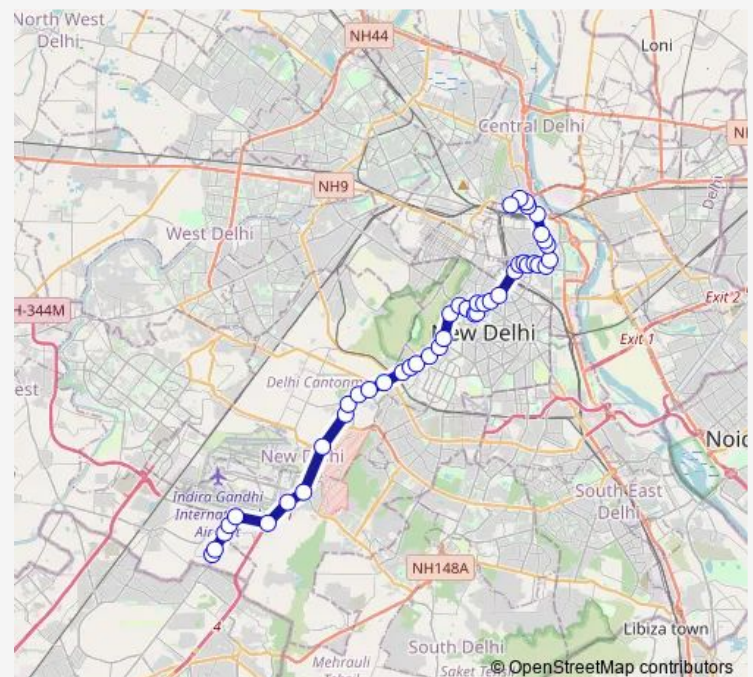

Thursday 08:25-21:30

Friday 08:25-21:30

Saturday 08:25-21:30

Sunday 08:25-21:30

Route info

Direction: Kapashera Border

Stops: 45

Trip Duration: 1 hour 47 min