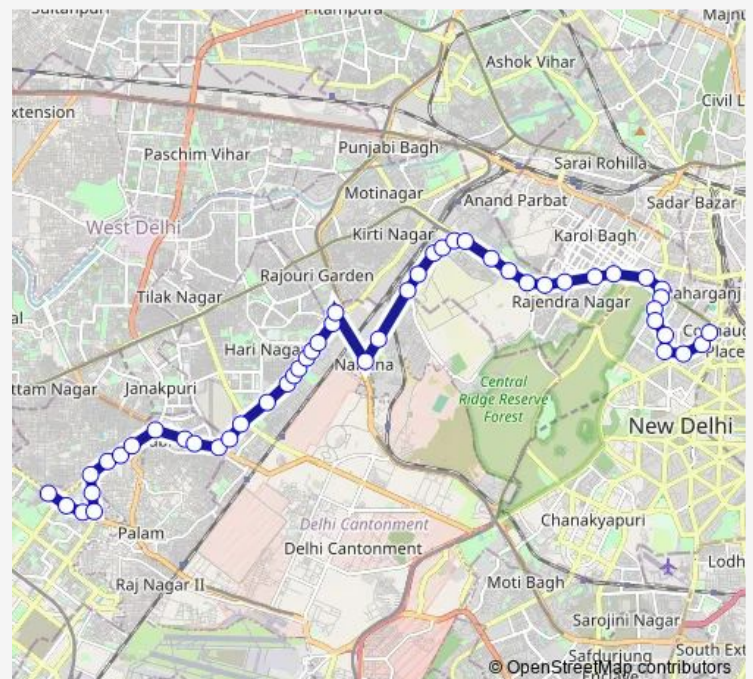

### Route schedule

Madhu Vihar — Shivaji Stadium Terminal

Monday 07:42-21:42

Tuesday 07:42-21:42

Wednesday 07:42-21:42

Thursday 07:42-21:42

Friday 07:42-21:42

Saturday 07:42-21:42

Sunday 07:42-21:42

### Route info

Direction: Madhu Vihar

Stops: 49

Trip Duration: 1 hour 28 min

803cldown

Hari Nagar (Mohan Mandir) Mayapuri

Government Press

Mayapuri Depot