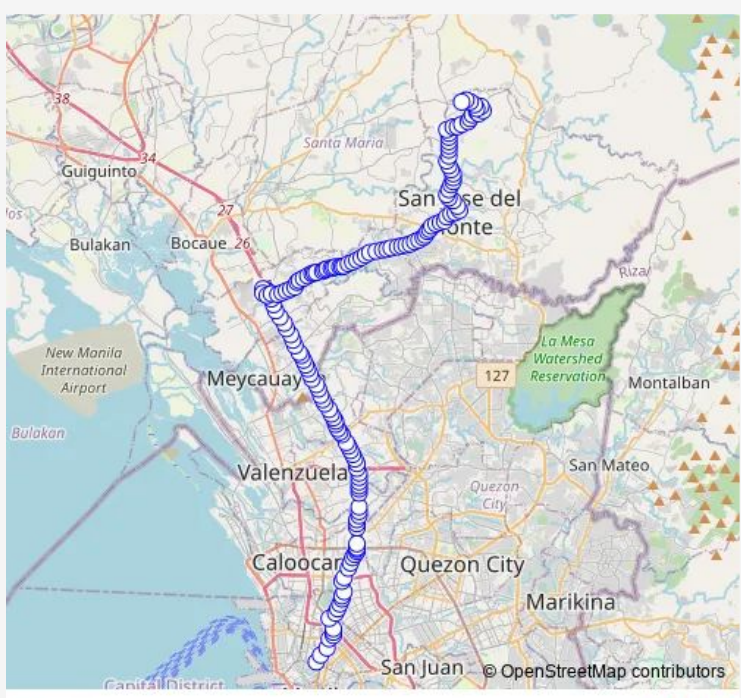

Bus Sapang Palay - Sta. Cruz via Marilao Exit

[Go to website](#)

Direction
 T. Mapua, Manila — VFR Phase 2 Elementary School, City of San Jose del Monte, Manila

162 stops

[Open route schedule](#)

- T. Mapua, Manila
- Oroquieta / Mayhaligue Intersection, Manila
- Alfonso Mendoza, Manila
- Lacson Avenue / Alfonso Mendoza Intersection, Manila
- Dimaslang, Manila
- Dimaslang / Ruperto S Cristobal Street Intersection, Manila
- Dimaslang Birdge / New Antipolo Intersection, Quezon City
- Ferdinand Blumentritt / Aurora Boulevard Intersection, Quezon City
- Andres Bonifacio / Iba Intersection, Quezon City
- Andres Bonifacio / Bulusan Intersection, Quezon City
- Andres Bonifacio / Lunas Intersection, Quezon City
- Andres Bonifacio / Magnas Intersection, Quezon City
- Andres Bonifacio near Manila North Cemetary, Quezon City
- Del Monte Avenue / A. Bonifacio Intersection, Quezon City
- Andreas Bonifacio, Quezon City
- Andreas Bonifacio / Sgt. Emilio Rivera ntersection, Quezon City
- Andreas Bonifacio / Selecta Drive Intersection, Quezon City

Route schedule

T. Mapua, Manila — VFR Phase 2 Elementary School, City of San Jose del Monte, Manila

Monday	00:00
Tuesday	00:00
Wednesday	00:00
Thursday	00:00
Friday	00:00
Saturday	00:00
Sunday	00:00

Route info

Direction: T. Mapua, Manila

Stops: 162

Trip Duration: 3 hour 20 min

■ Sapang Palay - Sta. Cruz via Marilao Exit **BusMaps**

Andreas Bonifacio / Marvex Drive Intersection, Quezon City

Andreas Bonifacio, Quezon City