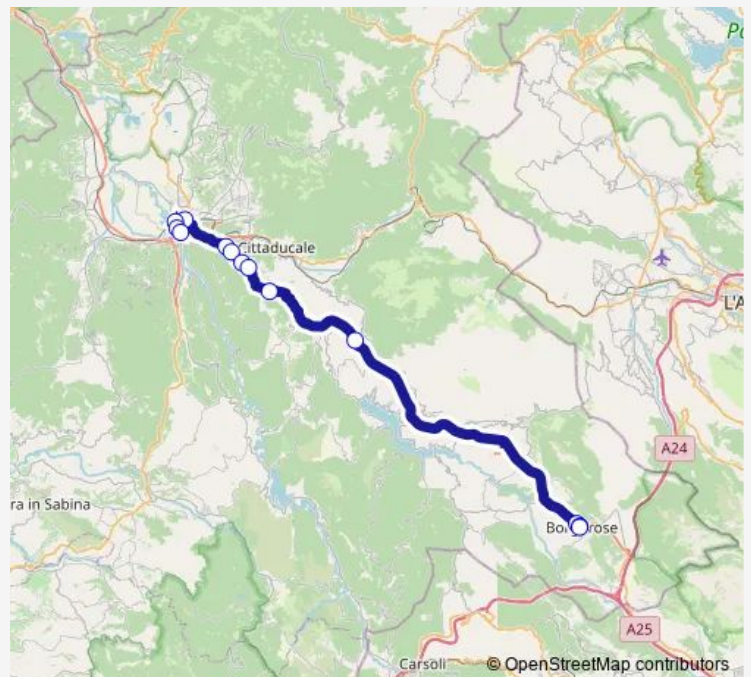

CITTADUCALE | Via Salto Cicolana (Km 6) # f8435

CITTADUCALE | Liotti # f8436

PETRELLA | Via Salto Cicolana (Km 14) # f8441

BORGOROSE | Via San Rocco Via Roma # f8398

BORGOROSE | Viale Micangeli # f8287

BORGOROSE | Piazza Municipio # f8254

Route schedule

Rieti | Stazione FS Ist. Superiore Principessa di Napoli # f1070 — BORGOROSE | Piazza Municipio # f8254

Monday	14:30
Tuesday	14:30
Wednesday	14:30
Thursday	14:30
Friday	14:30
Saturday	—
Sunday	—

Route info

Direction: Rieti | Stazione FS Ist. Superiore Principessa di Napoli # f1070

Stops: 13

Trip Duration: 0 hour 50 min

Bus time schedules and route maps are available in an offline PDF at busmaps.com. Use the busmaps.com website to see live bus times, train schedule or subway schedule, and step-by-step directions for all public transit in Rieti