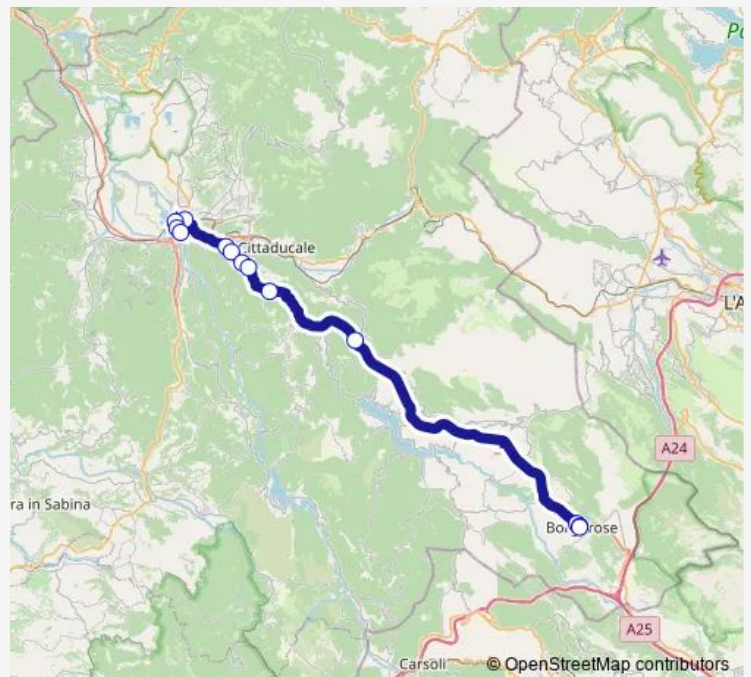

Cittaducale | Via Salto Cicolana (Km 6) # f8435

Cittaducale | Liotti # f8436

Petrella | Via Salto Cicolana (Km 14) # f8441

Borgorose | Via San Rocco Via Roma # f8398

Borgorose | Viale Micangeli # f8287

Borgorose | Piazza Municipio # f8254

Route schedule

Rieti | Stazione FS Ist. Superiore Principessa di Napoli # f1070 — Borgorose | Piazza Municipio # f8254

Monday	14:30
Tuesday	14:30
Wednesday	14:30
Thursday	14:30
Friday	14:30
Saturday	—
Sunday	—

Route info

Direction: Rieti | Stazione FS Ist. Superiore Principessa di Napoli # f1070

Stops: 13

Trip Duration: 0 hour 50 min

Rieti - Borgorose # Bo49d

Bus time schedules and route maps are available in an offline PDF at busmaps.com. Use the busmaps.com website to see live bus times, train schedule or subway schedule, and step-by-step directions for all public transit in Rieti