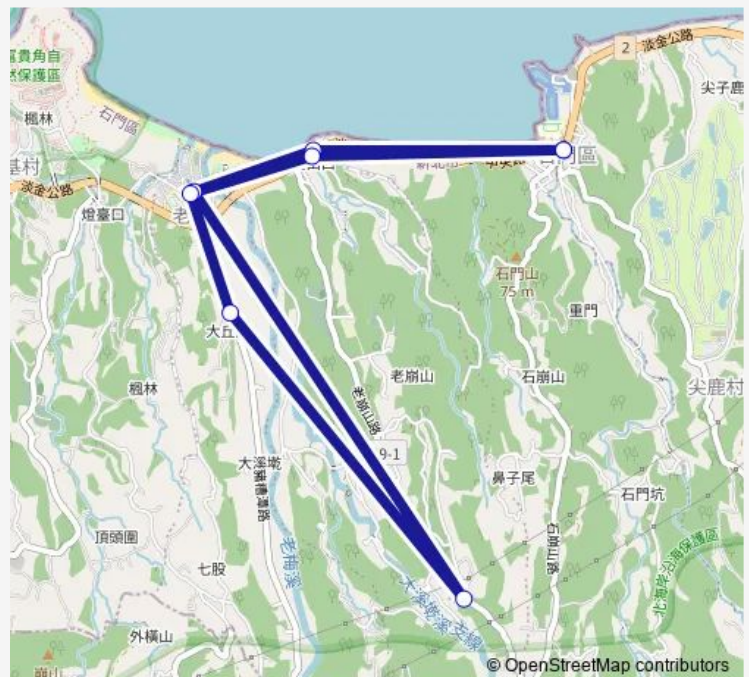

Monday 08:30-16:55

Tuesday 08:30-16:55

Wednesday 08:30-16:55

Thursday 08:30-16:55

Friday 08:30-16:55

Saturday —

Sunday —

Route info

Direction: 石門區公所

Stops: 8

Trip Duration: 7 hour 5 min

F151-0830、1655 — 石門區公所-石門區公所

F151-0830、1655 Bus time schedules and route maps are available in an offline PDF at busmaps.com. Use the busmaps.com website to see live bus times, train schedule or subway schedule, and step-by-step directions for all public transit in Taipei