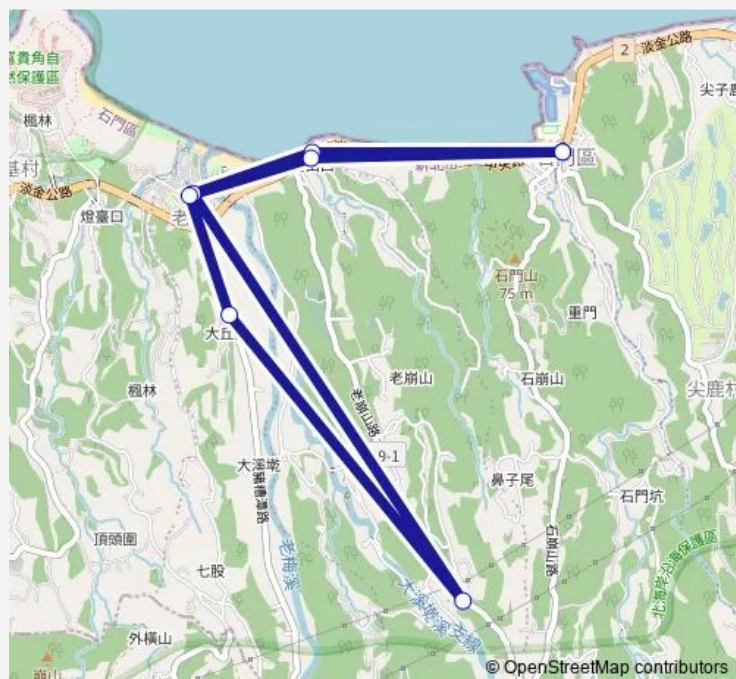

Monday 08:30-16:55

Tuesday 08:30-16:55

Wednesday 08:30-16:55

Thursday 08:30-16:55

Friday 08:30-16:55

Saturday —

Sunday —

Route info

Direction: 石門區公所

Stops: 8

Trip Duration: 7 hour 5 min

F151-0830、1655 — 石門區公所-石門區公所

F151-0830、1655 Bus time schedules and route maps are available in an offline PDF at busmaps.com. Use the busmaps.com website to see live bus times, train schedule or subway schedule, and step-by-step directions for all public transit in Taipei