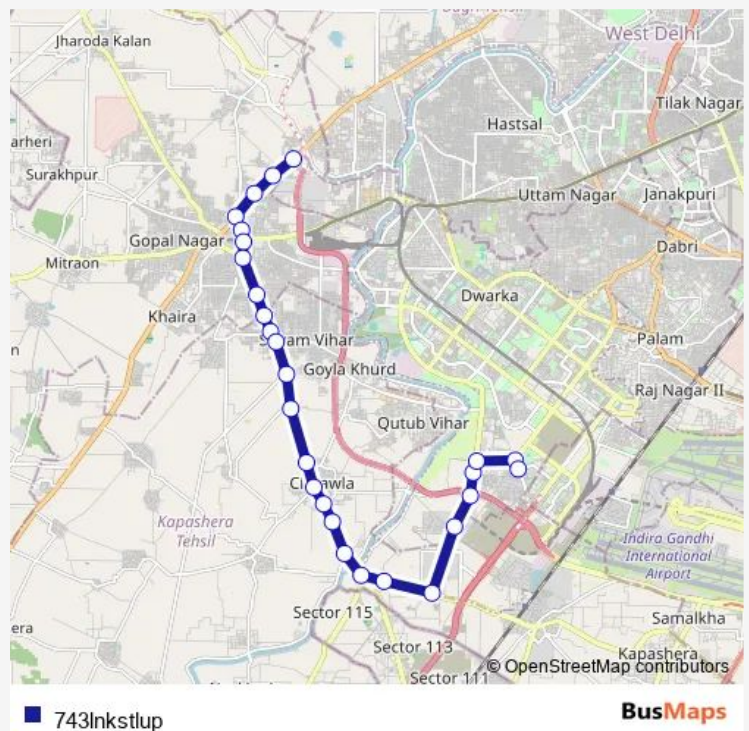

Bus 743Inkstlup

[Go to website](#)

Direction

Dichau Kalan Depot — Dwarka Sec 23 / Pochan Pur Village

27 stops

[Open route schedule](#)

- Dichau Kalan Depot
- Nirmal Vihar
- Udaseen Ashram
- Dichau Chowk
- Health Centre
- Najafgarh Delhi Gate
- Chawla Stand Najafgarh
- BDO Office Roshan Pura
- Durga Vihar
- Deenpur Village
- Goela Dairy Crossing
- Jhatikara Crossing
- Rewla Taj Pur More
- Chhawla School
- Chhawla Village
- Sumesh Vihar
- BSF Camp Chhawla
- BSF Campus Chhawla
- Toll Tax Post
- Bamnoli Power Station
- Bamnoli More

Route schedule

Dichau Kalan Depot — Dwarka Sec 23 / Pochan Pur Village

Monday	06:30-22:20
Tuesday	06:30-22:20
Wednesday	06:30-22:20
Thursday	06:30-22:20
Friday	06:30-22:20
Saturday	06:30-22:20
Sunday	06:30-22:20

Route info

Direction: Dichau Kalan Depot

Stops: 27

Trip Duration: 1 hour 6 min

743Inkstlup

BusMaps

Dhool Siras

Pochhan Pur Village Crossing

Dwarka Sec-23B Crossing

Dwarka Sec-23 Crossing

Radha Swami Satsang Sec-23 Dwarka

Dwarka Sec 23 / Pochan Pur Village

743Inkstlup Bus time schedules and route maps are available in an offline PDF at busmaps.com. Use the busmaps.com website to see live bus times, train schedule or subway schedule, and step-by-step directions for all public transit in New Delhi