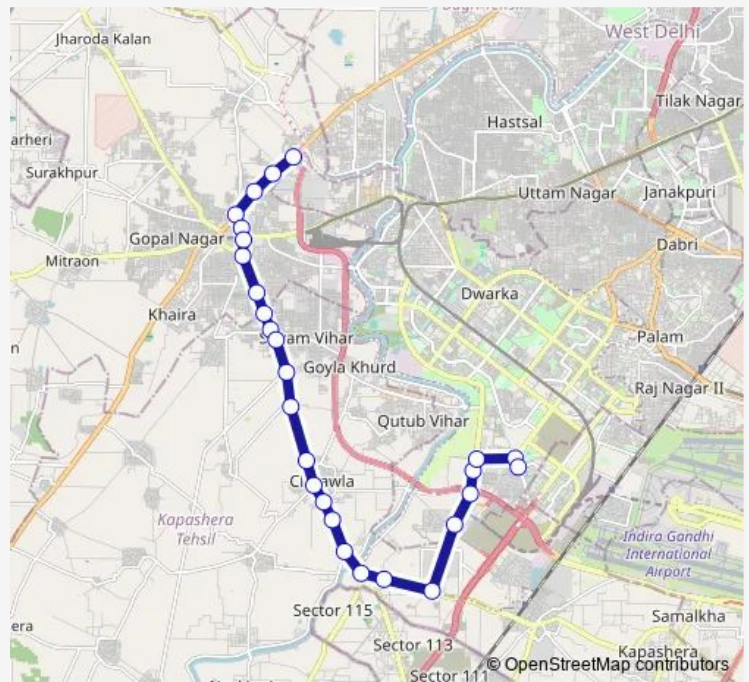

Bus 743Inkstlup

[Go to website](#)

Direction

Dichau Kalan Depot — Dwarka Sec 23 / Pochan Pur Village

27 stops

[Open route schedule](#)

- Dichau Kalan Depot
- Nirmal Vihar
- Udaseen Ashram
- Dichau Chowk
- Health Centre
- Najafgarh Delhi Gate
- Chawla Stand Najafgarh
- BDO Office Roshan Pura
- Durga Vihar
- Deenpur Village
- Goela Dairy Crossing
- Jhatikara Crossing
- Rewla Taj Pur More
- Chhawla School
- Chhawla Village
- Sumesh Vihar
- BSF Camp Chhawla
- BSF Campus Chhawla
- Toll Tax Post
- Bamnoli Power Station
- Bamnoli More

Route schedule

Dichau Kalan Depot — Dwarka Sec 23 / Pochan Pur Village

Monday	06:30-22:20
Tuesday	06:30-22:20
Wednesday	06:30-22:20
Thursday	06:30-22:20
Friday	06:30-22:20
Saturday	06:30-22:20
Sunday	06:30-22:20

Route info

Direction: Dichau Kalan Depot

Stops: 27

Trip Duration: 1 hour 6 min

743Inkstlup

BusMaps

Dhool Siras

Pochhan Pur Village Crossing

Dwarka Sec-23B Crossing

Dwarka Sec-23 Crossing

Radha Swami Satsang Sec-23 Dwarka

Dwarka Sec 23 / Pochan Pur Village

743Inkstlup Bus time schedules and route maps are available in an offline PDF at busmaps.com. Use the busmaps.com website to see live bus times, train schedule or subway schedule, and step-by-step directions for all public transit in New Delhi