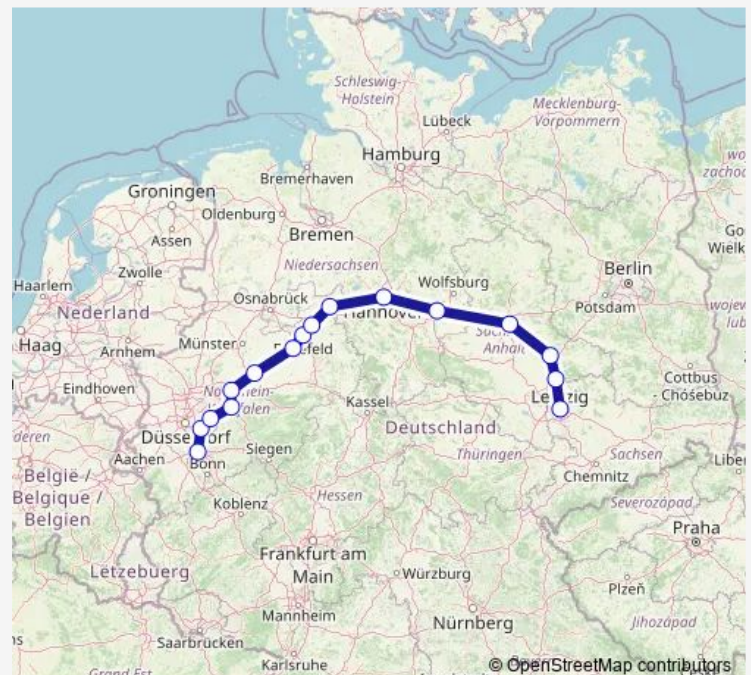

Dortmund Hbf

Hamm(Westf)

Gütersloh Hbf

Bielefeld Hbf

Herford

Minden(Westf)

Hannover Hbf

Braunschweig Hbf

Magdeburg Hbf

Dessau Hbf

Bitterfeld

Leipzig Hbf

### Route schedule

Köln Hbf — Leipzig Hbf

Monday 17:13

Tuesday 17:13

Wednesday 17:13

Thursday 17:13

Friday —

Saturday 17:13

### Route info

Direction: Köln Hbf

Stops: 16

Trip Duration: 6 hour 5 min