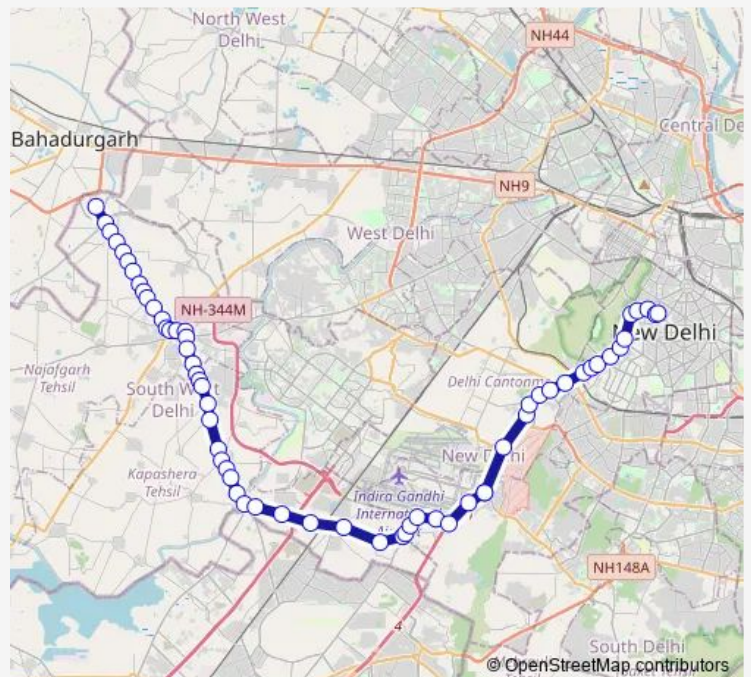

### Direction

Satyapuram Jharoda — Kendriya Terminal (Pt. Pant Marg)

61 stops

[Open route schedule](#)

- Satyapuram Jharoda
- Jharoda Nala Crossing
- Jharoda Kalan
- Jharoda Village
- S.S. Kanya Vidhyalaya
- PTS Jharoda
- Crpf Jharoda
- Sainik Enclave Jharoda
- Saraswati Kunj Jharoda
- Naveen Palace
- Baba Haridass Nagar
- New Anaj Mandi
- Surakh Pur Crossing
- Najafgarh Terminal
- Jharoda Crossing
- Health Centre
- Najafgarh Delhi Gate
- Chawla Stand Najafgarh
- BDO Office
- Durga Vihar
- Deenpur Village

### Route schedule

Satyapuram Jharoda — Kendriya Terminal (Pt. Pant Marg)

Monday	07:00
Tuesday	07:00
Wednesday	07:00
Thursday	07:00
Friday	07:00
Saturday	07:00
Sunday	07:00

### Route info

Direction: Satyapuram Jharoda

Stops: 61

Trip Duration: 2 hour 41 min

Goela Dairy Crossing

Jhatikara Crossing

Rewla Taj Pur More

Chhawla School