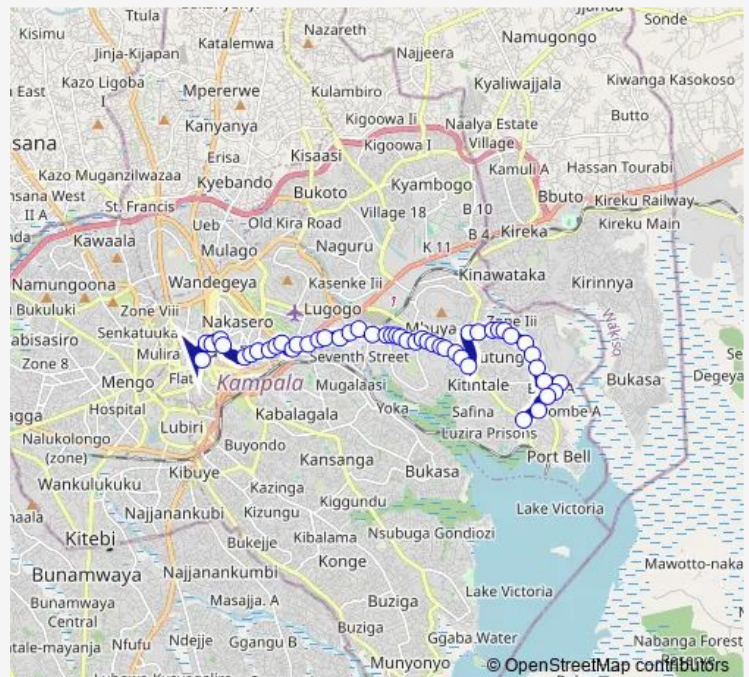

### Route schedule

New Taxi Park — Luzira Stage

Monday 06:30-19:00

Tuesday 06:30-19:00

Wednesday 06:30-19:00

Thursday 06:30-19:00

Friday 06:30-19:00

Saturday 06:30-19:00

### Route info

Direction: New Taxi Park

Stops: 50

Trip Duration: 1 hour 14 min

■ Ka076 — Luzira Stage-New Taxi Park

Uganda Communications Commission

Shell - Village Mall (Bugolobi)

Jazz Supermarket