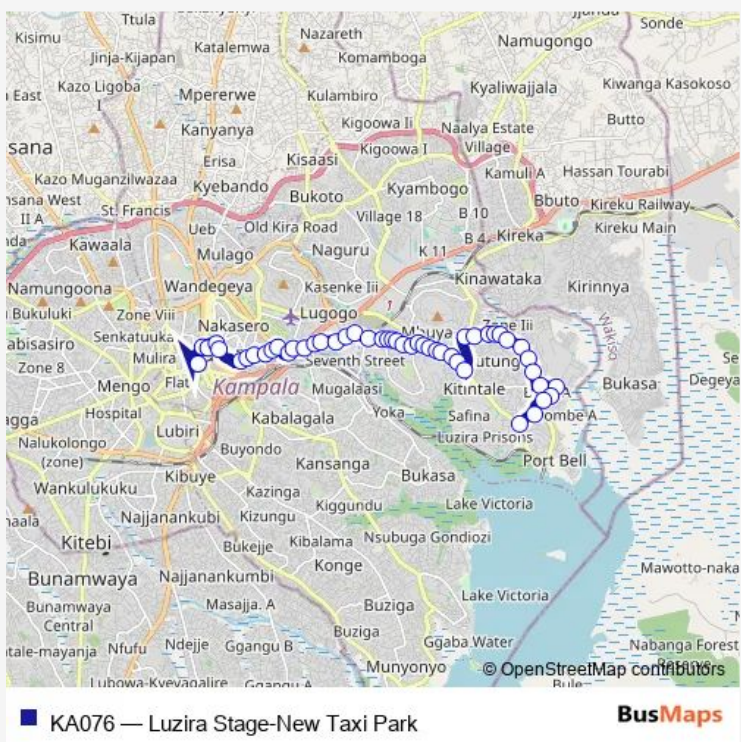

# Bus KA076 Luzira Stage-New Taxi Park

[Go to website](#)

**Direction**  
 New Taxi Park — Luzira Stage  
 50 stops  
[Open route schedule](#)

- New Taxi Park
- Watoto Stage
- Commercial Court Building
- Watoto Church (Buganda Rd)
- French Embassy
- The Prestige Hotel Suites
- Sheraton Gardens - Nile Avenue
- Uganda Bureau of Statistics - Sheraton Hotel
- Ministry of Finance - International Conference Centre
- Ubc Headquarters (Nile Avenue)
- Uganda Media Centre (Nile Avenue)
- Oasis Mall
- Centenary Park - Electoral Commission
- Warid Clock Tower - Airtel Headquarters
- Total (Old Portbell Rd)
- Petro (Old Portbell Rd)
- Rwenzori Commodities Ltd
- Sadolin Paints Uganda Limited
- Picfare And Nytil (Bugolobi)
- Cib (Bugolobi)
- Uganda Fishnet

**Route schedule**  
 New Taxi Park — Luzira Stage

Monday	06:30-19:00
Tuesday	06:30-19:00
Wednesday	06:30-19:00
Thursday	06:30-19:00
Friday	06:30-19:00
Saturday	06:30-19:00
Sunday	06:30-19:00

**Route info**  
 Direction: New Taxi Park  
 Stops: 50  
 Trip Duration: 1 hour 21 min