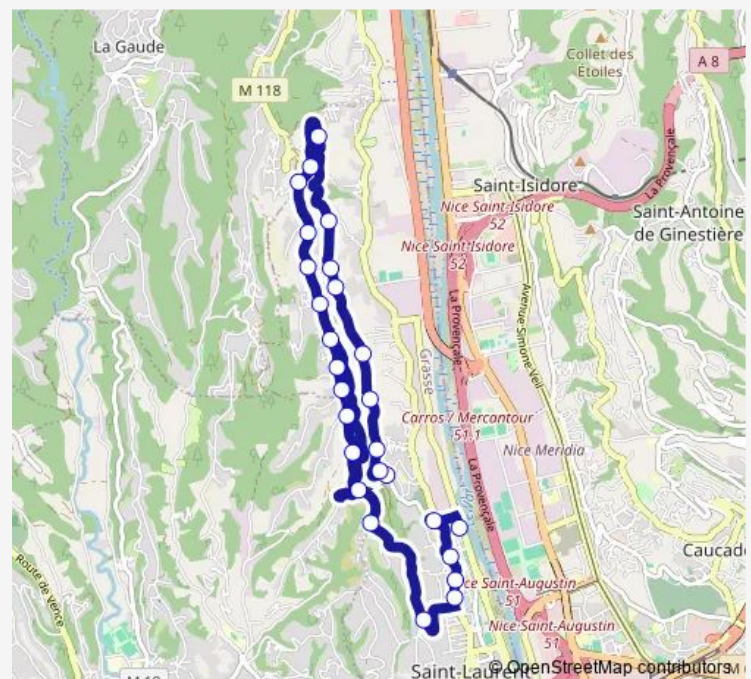

Direction

Les Pugets / Aicard — Collège Pagnol

27 stops

[Open route schedule](#)

Les Pugets / Aicard

Forêt des Pugets

Basse Corniche des Pugets

Corniche des Pugets 1.

Mas de Montalou

Route schedule

Les Pugets / Aicard — Collège Pagnol

Monday	06:55-17:15
Tuesday	06:55-17:15
Wednesday	06:55-07:55
Thursday	06:55-17:15
Friday	06:55-17:15
Saturday	—
Sunday	—

Route info

Direction: Les Pugets / Aicard

Stops: 27

Trip Duration: 0 hour 35 min

SLV5 — Collège Pagnol - Les Pugets / Aicard

Cécile Grimond

Saint-Antoine

Notre Dame

Pugets / Rodin

Pont des Pugets

Monday 16:10-17:10

Tuesday 16:10-17:10

Wednesday 12:10

Thursday 16:10-17:10

Friday 16:10-17:10

Saturday —

Sunday —

Route info