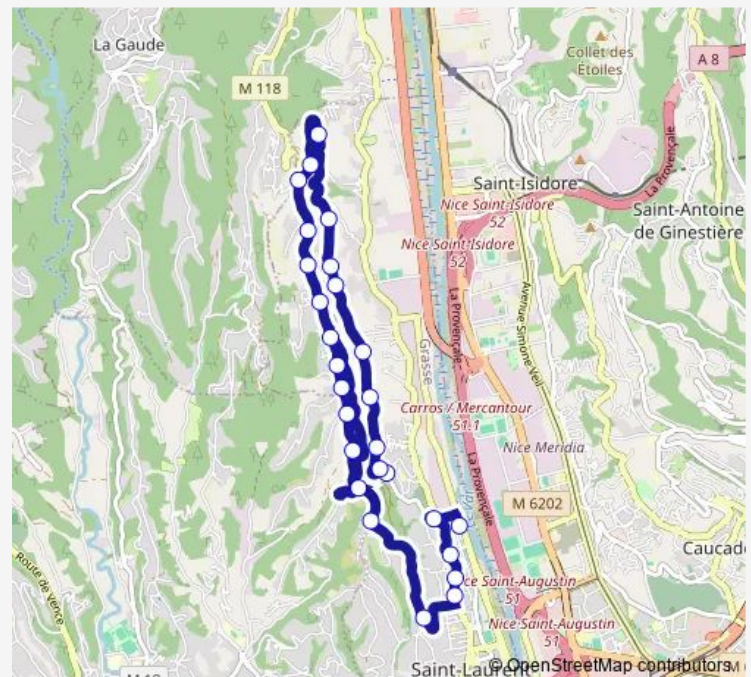

Direction

Les Pugets / Aicard — Collège Pagnol

27 stops

[Open route schedule](#)

Les Pugets / Aicard

Forêt des Pugets

Basse Corniche des Pugets

Corniche des Pugets 1.

Mas de Montalou

Route schedule

Les Pugets / Aicard — Collège Pagnol

Monday	06:55-17:15
Tuesday	06:55-17:15
Wednesday	06:55-07:55
Thursday	06:55-17:15
Friday	06:55-17:15
Saturday	—
Sunday	—

Route info

Direction: Les Pugets / Aicard

Stops: 27

Trip Duration: 0 hour 35 min

Slv5 — Collège Pagnol - Les Pugets / Aicard

Cécile Grimond

Saint-Antoine

Notre Dame

Pugets / Rodin

Pont des Pugets

Monday 16:10-17:10

Tuesday 16:10-17:10

Wednesday 12:10

Thursday 16:10-17:10

Friday 16:10-17:10

Saturday —

Sunday —

Route info