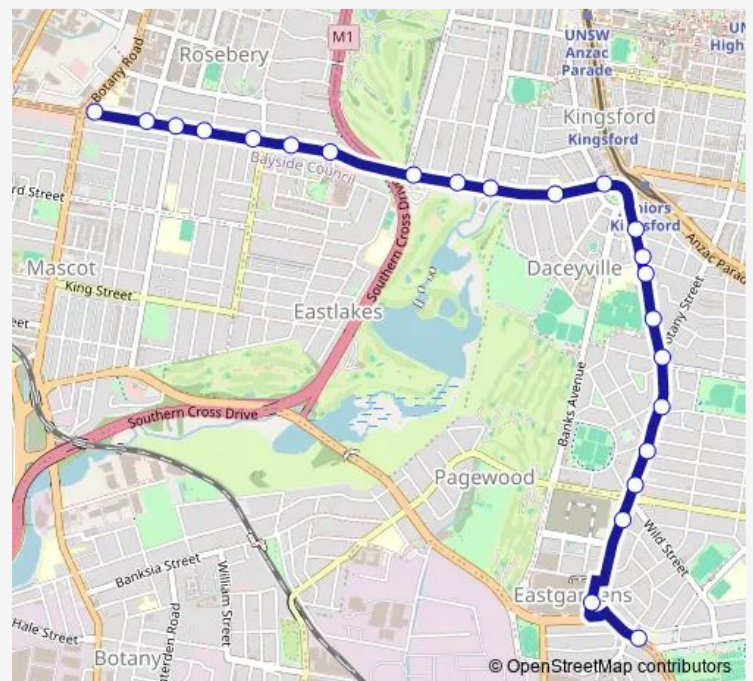

Bunnerong Rd Opp Rowland Park

Bunnerong Rd Opp Birdwood Av

Bunnerong Rd At Storey St

Bunnerong Rd At Mason St

Bunnerong Rd Before Maroubra Rd

**Route schedule**

Gardeners Road Public School, Gardeners Rd — Bunnerong Rd Before Fitzgerald Av

Monday	08:12
Tuesday	08:12
Wednesday	08:12
Thursday	08:12
Friday	08:12
Saturday	—
Sunday	—

**Route info**

Direction: Gardeners Road Public School, Gardeners Rd

Stops: 23

Trip Duration: 0 hour 15 min

743e — Gardeners and Botany Rds to Marist College Pagewood **BusMaps**

Bunnerong Rd At Kingsford St

Westfield Eastgardens, Lower Level, Stand B

Bunnerong Rd Before Fitzgerald Av

743e School Bus time schedules and route maps are available in an offline PDF at [busmaps.com](https://busmaps.com). Use the [busmaps.com](https://busmaps.com) website to see live bus times, train schedule or subway schedule, and step-by-step directions for all public transit in Sydney