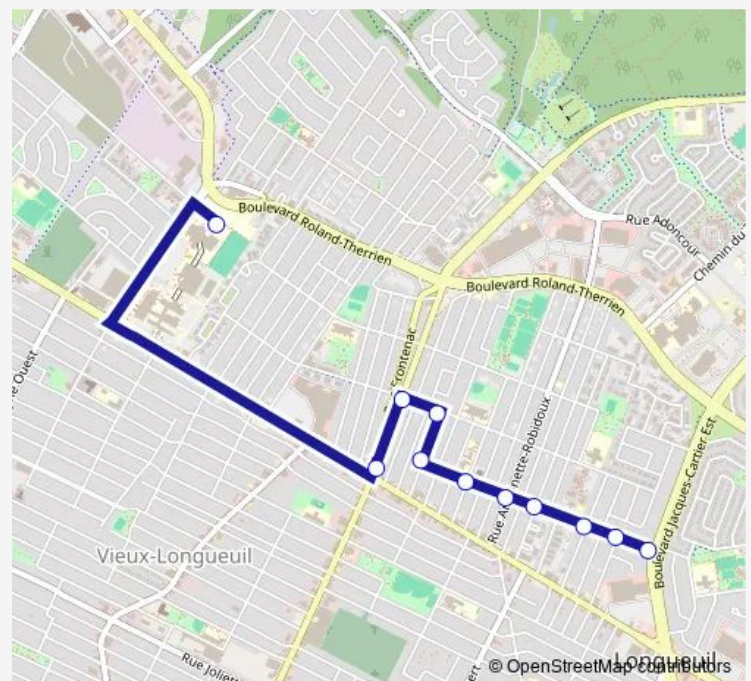

Gamache / Jacques-Cartier E.

Route schedule

École Jacques-Rousseau — Gamache / Jacques-Cartier E.

Monday 14:50

Tuesday 14:50

Wednesday 14:50

Thursday 14:50

Friday 14:50

Saturday —

Sunday —

Route info

Direction: École Jacques-Rousseau

Stops: 11

Trip Duration: 0 hour 16 min

Direction

Curé-Poirier E. / ch. de Chambly — École Jacques-Rousseau

11 stops

[Open route schedule](#)

Curé-Poirier E. / ch. de Chambly

Curé-Poirier E. / Lavallée

Lavallée / Brault

Brault / Gamache

Gamache / Dubuc

Gamache / Antoinette-Robidoux

Tuesday 07:29

Wednesday 07:29

Thursday 07:29

Friday 07:29

Saturday —

Sunday —

Route info

Direction: Curé-Poirier E. / ch. de Chambly