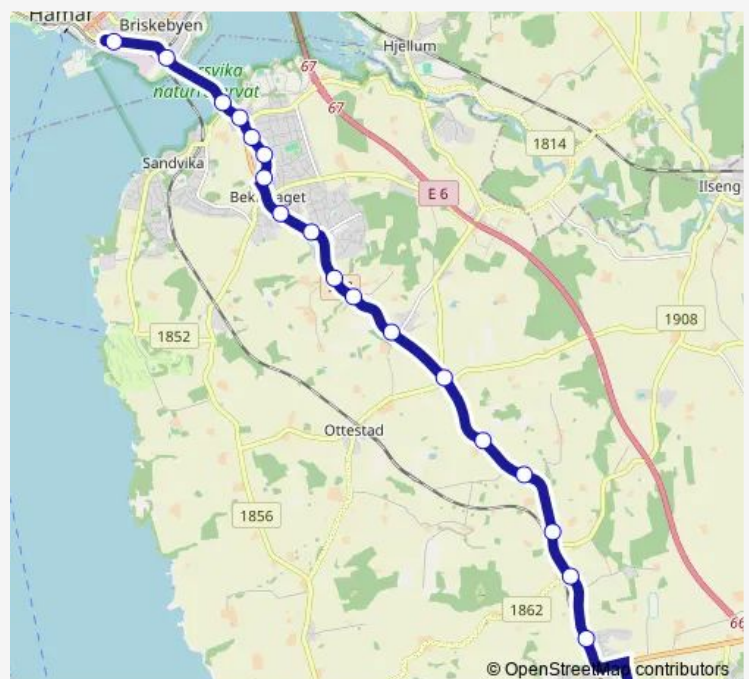

## Route schedule

Hamar skysstasjon — Stange videregående skole

Monday 08:02

Tuesday 08:02

Wednesday 08:02

Thursday 08:02

Friday 08:02

Saturday —

## Route info

Direction: Hamar skysstasjon

Stops: 17

Trip Duration: 0 hour 19 min

■ 678 — Hamar - Stange

BusMaps