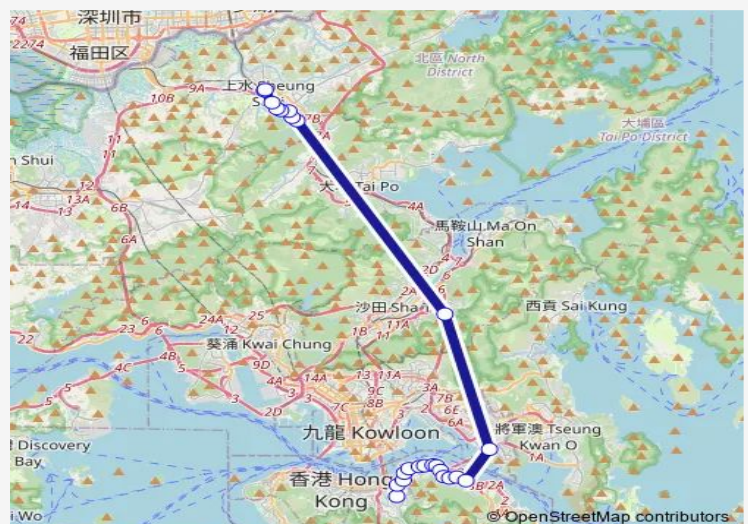

### Route schedule

[Kmb+Ctb] Sheung Shui BBI - Sheung Shui Terminus/<Br>Sheung Shui[[Kmb] Sheung Shui BBI - Sheung Shui Terminus][Lwb] Sheung Shui BBI - Sheung Shui Terminus — [Ctb] Tung WAH Eastern Hospital[[Kmb+Ctb] Causeway BAY (Eastern Hospital RD) BUS Terminus/<Br>Tung WAH Eastern Hospital, Eastern Hospital Road

### Route info

Direction: [Kmb+Ctb] Sheung Shui BBI - Sheung Shui Terminus/<Br>Sheung Shui[[Kmb] Sheung Shui BBI - Sheung Shui Terminus][Lwb] Sheung Shui BBI - Sheung Shui Terminus

Stops: 27

Trip Duration: 1 hour 35 min