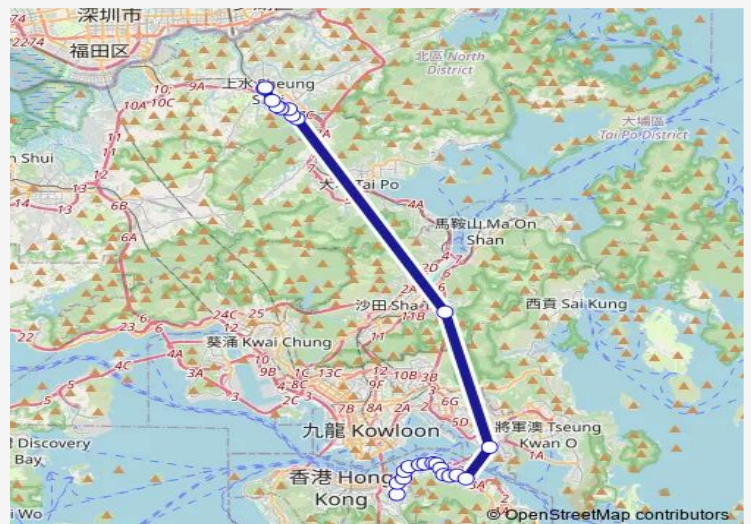

Route schedule

[Ctb] Tung WAH Eastern Hospital|[Kmb+Ctb] Causeway BAY (Eastern Hospital RD) BUS Terminus/
Tung WAH Eastern Hospital, Eastern Hospital Road — [Kmb+Ctb] Sheung Shui BBI - Sheung Shui Terminus/
Sheung Shui|[Kmb] Sheung Shui BBI - Sheung Shui Terminus|[Lwb] Sheung Shui BBI - Sheung Shui Terminus

Monday	17:25-18:40
Tuesday	17:25-18:40
Wednesday	17:25-18:40
Thursday	17:25-18:40
Friday	17:25-18:40
Saturday	—
Sunday	—

Route info

Direction: [Ctb] Tung WAH Eastern Hospital|[Kmb+Ctb] Causeway BAY (Eastern Hospital RD) BUS Terminus/
Tung WAH Eastern Hospital, Eastern Hospital Road

Stops: 24

Trip Duration: 1 hour 41 min

678 — Sheung Shui - Causeway Bay

King'S Road[[Kmb] North Point Government Primary School

[Ctb] Sunway Gardens, King'S Road[[Kmb+Ctb] Sunway Gardens/
Sunway Gardens, King'S Road[[Kmb] Sunway Gardens