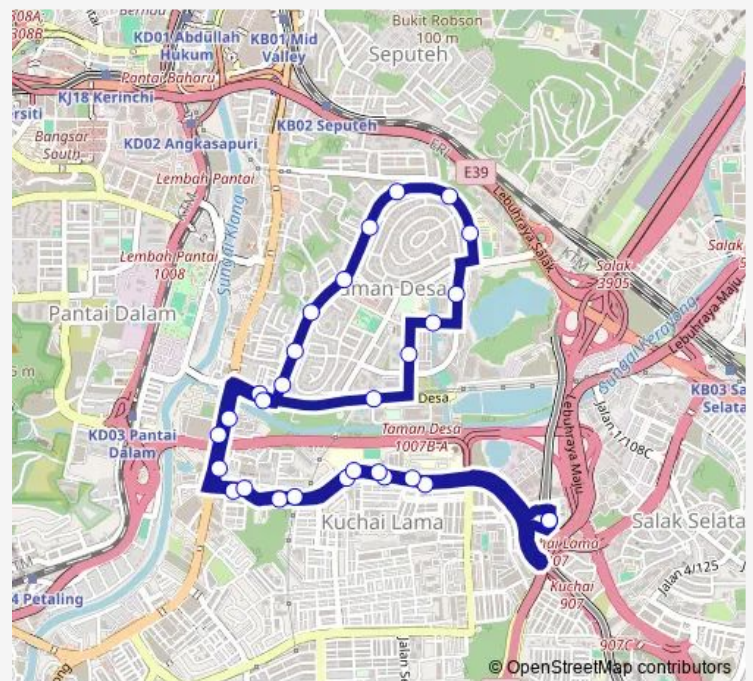

Perumahan Taman Desa

Casa Desa

Taman Desa Medical Centre

Route schedule

MRT Kuchai — MRT Kuchai

Monday	06:00-23:30
Tuesday	06:00-23:30
Wednesday	06:00-23:30
Thursday	06:00-23:30
Friday	06:00-23:30
Saturday	06:00-23:30
Sunday	06:00-23:30

Route info

Direction: MRT Kuchai

Stops: 29

Trip Duration: 1 hour 10 min

T585

BusMaps

Scott Garden (Opp)

Pasar Batu 41/2 JLN Klang Lama