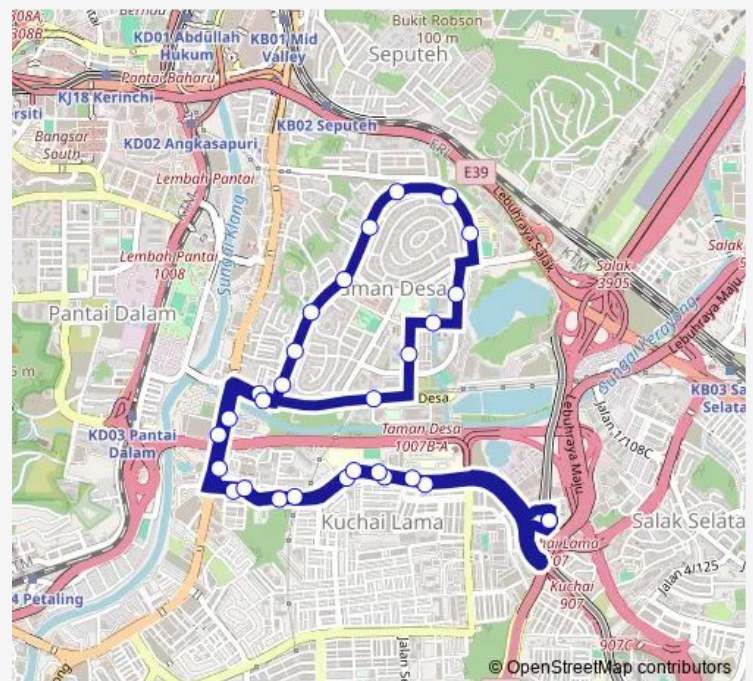

Thursday 06:00-23:30

Friday 06:00-23:30

Saturday 06:00-23:30

Sunday 06:00-23:30

Route info

Direction: MRT Kuchai

Stops: 29

Trip Duration: 1 hour 0 min