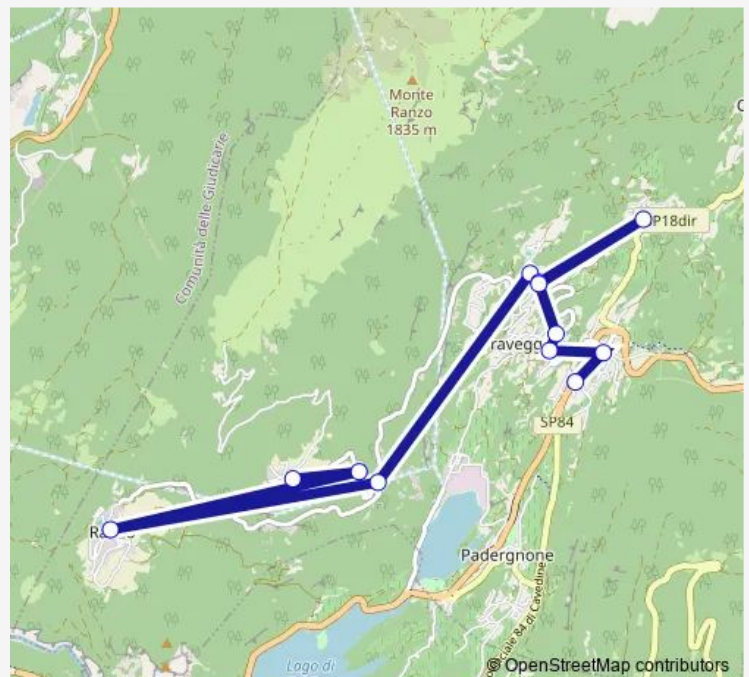

Route schedule

Vezzano. Apt — Margone

Monday 12:43-19:03

Tuesday 12:43-19:03

Wednesday 12:43-19:03

Thursday 12:43-19:03

Friday 12:43-19:03

Saturday 12:43-19:16

Sunday —

Route info

Direction: Vezzano. Apt

Stops: 11

Trip Duration: 0 hour 38 min

■ B203 — Vezzano-Ciago-Ranzo-Margone

BusMaps

Direction

Margone — Vezzano. Sud

12 stops

[Open route schedule](#)

Margone

Margone. Sp18 Al Km. 0.700

Ranzo

Margone. Bivio

Lon. Rist. Fior di Roccia

Wednesday 13:18

Thursday 13:18

Friday 13:18

Saturday 13:18

Sunday —

Route info

Direction: Vezzano. Apt

Stops: 12