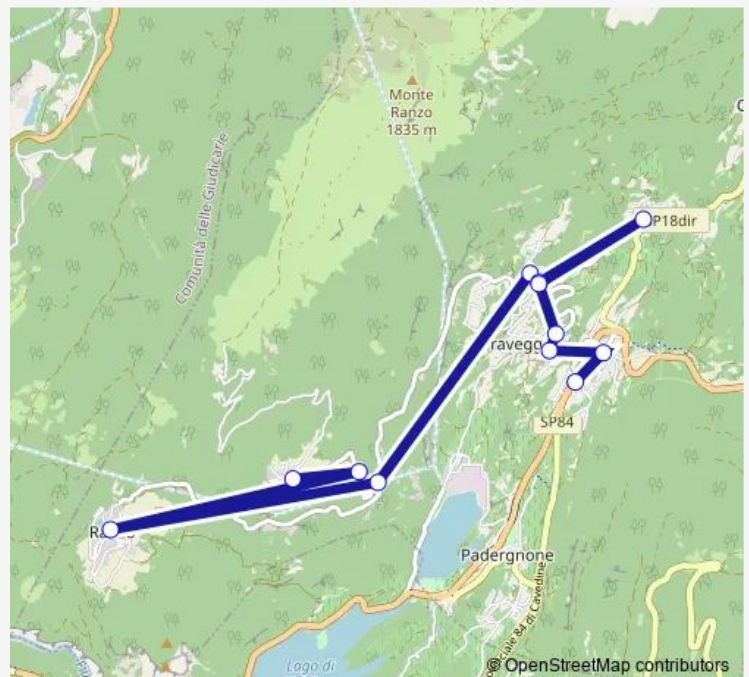

Route schedule

Vezzano. Apt — Margone

Monday 12:43-19:03

Tuesday 12:43-19:03

Wednesday 12:43-19:03

Thursday 12:43-19:03

Friday 12:43-19:03

Saturday 12:43-19:16

Sunday —

Route info

Direction: Vezzano. Apt

Stops: 11

Trip Duration: 0 hour 38 min

■ B203 — Vezzano-Ciago-Ranzo-Margone

BusMaps

Direction

Margone — Vezzano. Sud

12 stops

[Open route schedule](#)

Margone

Margone. Sp18 Al Km. 0.700

Ranzo

Margone. Bivio

Lon. Rist. Fior di Roccia

Sunday —

Route info

Direction: Margone

Stops: 9

Trip Duration: 0 hour 30 min

Direction

Margone — Vezzano. Apt

12 stops