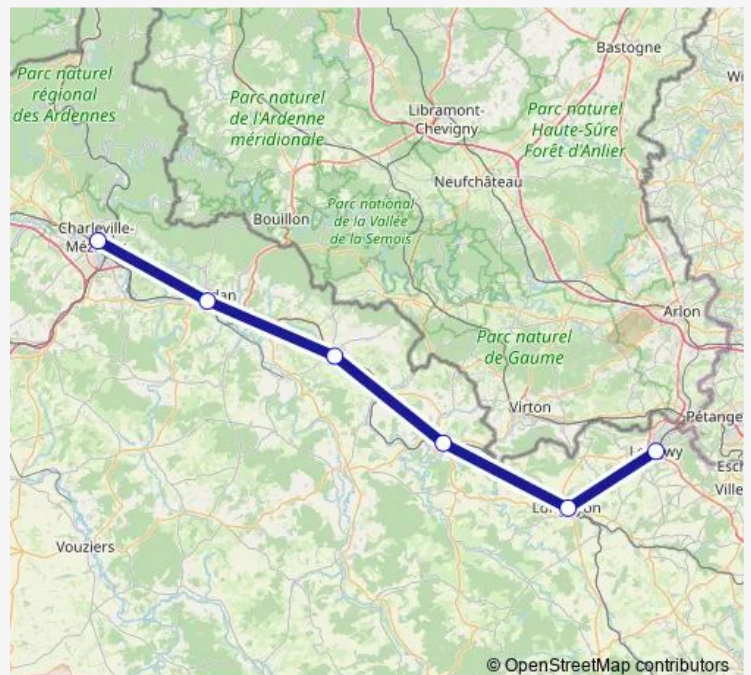

Regional Rail Service P60

[Go to website](#)

Direction

Thionville — Charleville-Mézières

8 stops

[Open route schedule](#)

Thionville

Hayange

Monday —

Tuesday —

Wednesday —

Thursday —

Friday —

Saturday —

Sunday 16:21

Route info

Direction: Thionville

Stops: 8

Trip Duration: 1 hour 39 min

■ P60

BusMaps

Direction

Thionville — Charleville-Mézières

8 stops

[Open route schedule](#)

Thionville

Hayange

Audun-le-Roman

Longuyon

Montmédy

Carignan

Sedan