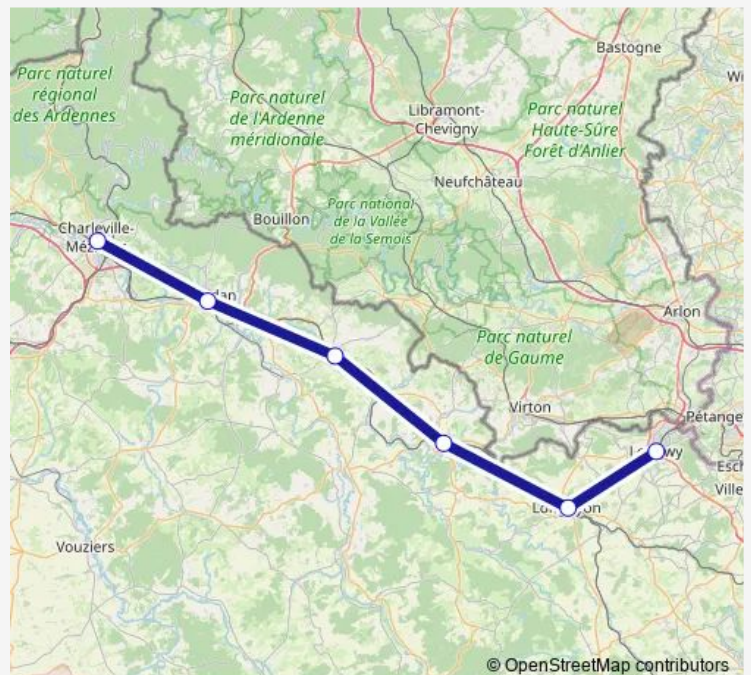

Wednesday 05:20-17:20

Thursday 05:20-17:20

Friday 05:20-17:20

Saturday 09:20

Sunday 13:30

Route info

Direction: Charleville-Mézières

Stops: 6

Trip Duration: 1 hour 22 min

P60 — Charleville - Longwy - Thionville

Direction

Longwy — Charleville-Mézières

6 stops

[Open route schedule](#)

Longwy

Longuyon