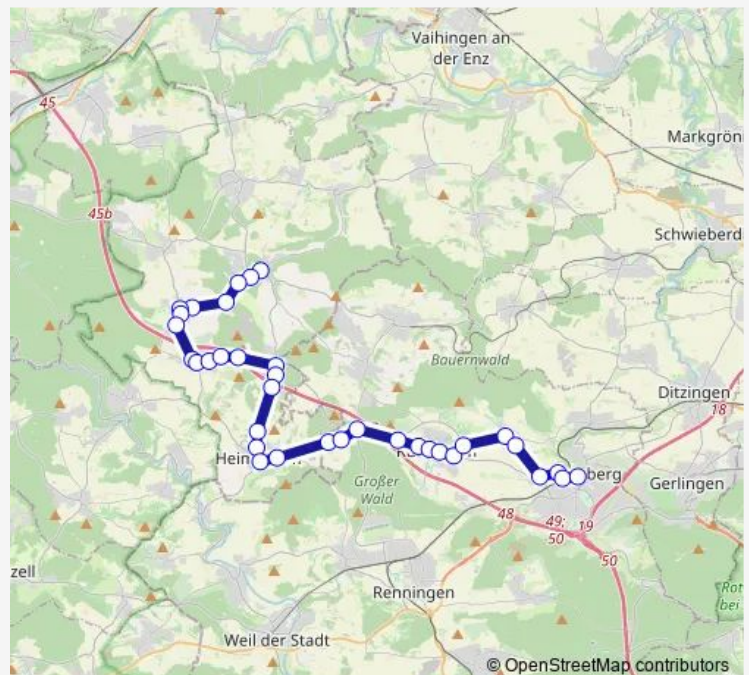

Saturday 06:00-21:00

Sunday 06:00-22:00

Route info

Direction: Mönsheim Marktplatz

Stops: 35

Trip Duration: 0 hour 43 min

Perouse Wilhelm-Kopp-Str.

Perouse Hauptstraße

Leonberg Gartenstadt

Leonberg Krankenhaus

Leonberg

Leonb. Joh.-Kepler-Gymnasium

Direction

Leonb. Joh.-Kepler-Gymnasium — Mönshcim Marktplatz

40 stops

[Open route schedule](#)

Heimsheim Egelsee

Route schedule

Leonb. Joh.-Kepler-Gymnasium — Mönshcim Marktplatz

Monday 05:40-22:43

Tuesday 05:40-22:43

Wednesday 05:40-22:43

Thursday 05:40-22:43

Friday 05:40-22:43

Saturday 07:13-22:43

Sunday 08:43-00:43⁺¹

Route info

Direction: Leonb. Joh.-Kepler-Gymnasium

Stops: 40

Trip Duration: 0 hour 50 min

Heimsheim Kammertal

Heimsheim Dieb