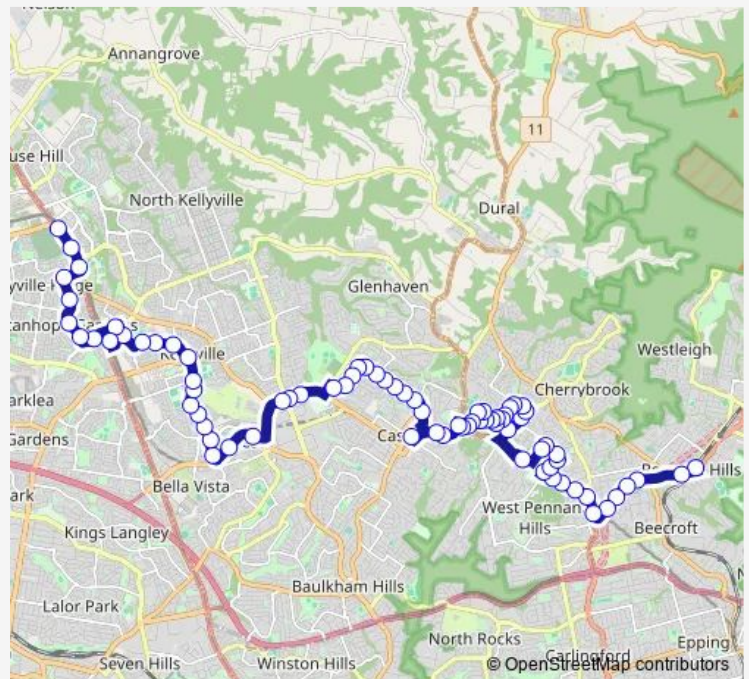

Severn Vale Dr Opp Balmoral Rd

Fairway Dr Opp Severn Vale Dr

Fairway Dr Opp Bella Vista Public School

Fairway Dr Before Laura St

Fairway Dr Opp Kimber Cres

Solent Cct Opp Burbank Pl

Route schedule

Rouse Hill Station, North West Twy — Pennant Hills Station, Railway St, Stand C

Monday	05:10-22:10
Tuesday	05:10-22:10
Wednesday	05:10-22:10
Thursday	05:10-22:10
Friday	05:10-22:10
Saturday	06:29-21:30
Sunday	06:29-21:30

Route info

Direction: Rouse Hill Station, North West Twy

Stops: 81

Trip Duration: 1 hour 10 min

Solent Cct Before Norwest Bvd

Norwest Bvd Opp Norwest Station

Norwest Bvd At Columbia Ct

Windsor Rd After Norwest Bvd

Showground Rd Before Green Rd

Showground Rd After Green Rd

Showground Rd Before Kings Rd

Friday 05:15-22:15

Saturday 06:30-21:30

Sunday 06:30-21:30

Route info

Direction: Pennant Hills Station, Railway St, Stand B

Stops: 78

Trip Duration: 1 hour 1 min

David Rd After Haven Ct