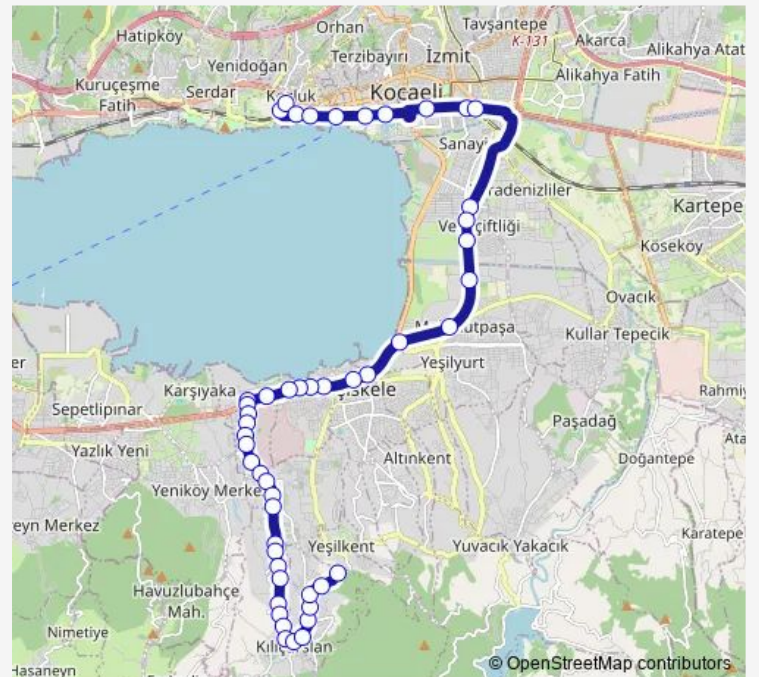

Saturday 06:10-23:25

Sunday 06:40-23:25

Route info

Direction: Bahçeçik Depolama Alanı

Stops: 51

Trip Duration: 0 hour 36 min

632 — Bahçeçik-İzmit(Yeni Yol)

Bahçecik Firin