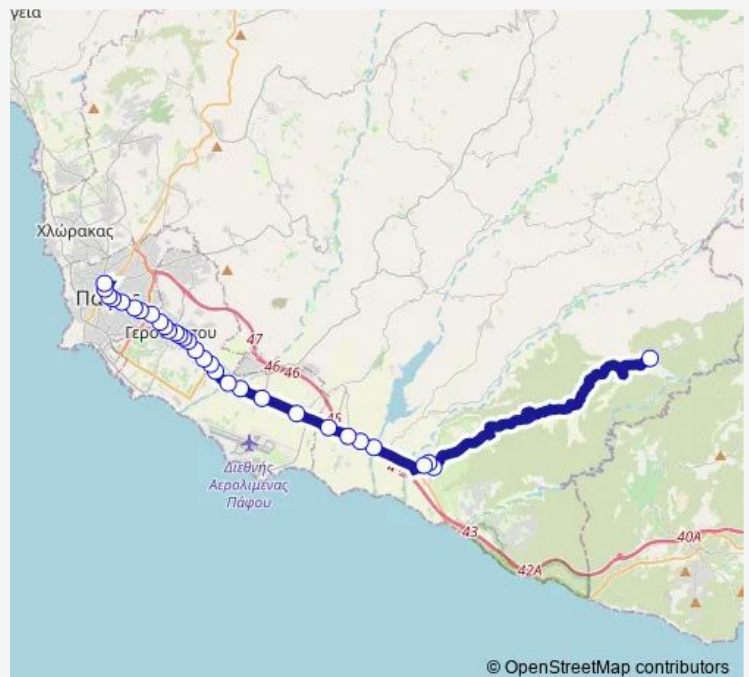

Archiep. Makariou C` Ave. - Anexartiasias 1

Old Lemesos - Pafos Road - 1st Stop

Old Lemesos - Pafos Road - 3rd Stop

Old Lemesos - Pafos Road - 5th Stop

Old Lemesos - Pafos Road - 7th Stop

Route schedule

Karavella Bus Station — 1st Stop Archimandrita 1

Monday	14:10
Tuesday	14:10
Wednesday	14:10
Thursday	14:10
Friday	14:10
Saturday	12:30
Sunday	—

Route info

Direction: Karavella Bus Station

Stops: 24

Trip Duration: 0 hour 50 min

632 — Paphos - Geroskipou - Kouklia - Archimandrita

A` High School - Ag. Theodoros 2

Afroditi Sports Centre

Route schedule

1st Stop Archimandrita 2 — Karavella Bus Station

Monday 07:40-15:00

Tuesday 07:40-15:00

Wednesday 07:40-15:00

Thursday 07:40-15:00

Friday 07:40-15:00

Saturday 07:40-13:20

Sunday —

Route info

Direction: 1st Stop Archimandrita 2

Stops: 31

Trip Duration: 1 hour 50 min

Fire Station 2