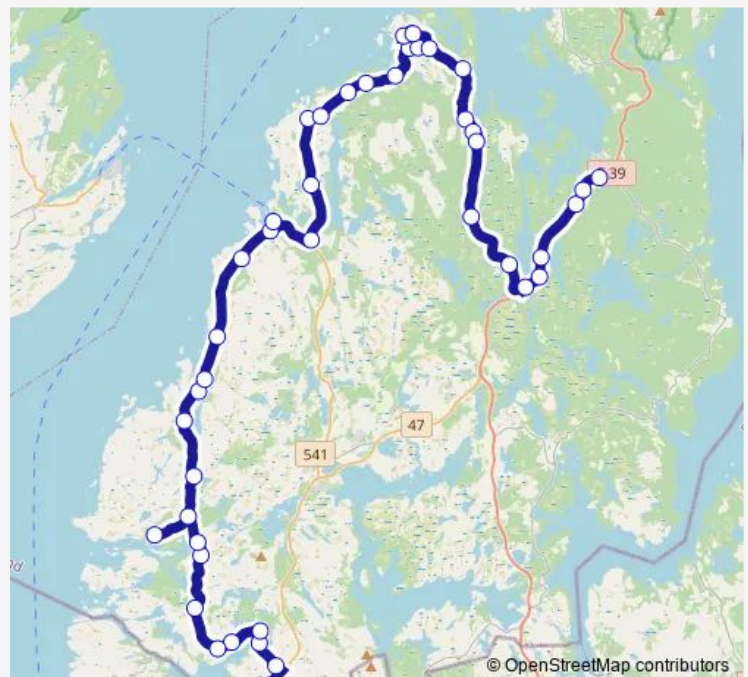

Local Bus Service 632 Buavåg

[Go to website](#)**Direction**

Rophus snuplass — Sveio skule

3 stops

[Open route schedule](#)

Rophus snuplass

Nyheim

Sveio skule

Route schedule

Rophus snuplass — Sveio skule

Monday	07:47
Tuesday	07:47
Wednesday	07:47
Thursday	07:47
Friday	07:47
Saturday	—
Sunday	—

Route info

Direction: Rophus snuplass

Stops: 3

Trip Duration: 0 hour 13 min

■ 632 — Buavåg

Direction

Sveio skule — Mølstrevåg snuplass

25 stops

[Open route schedule](#)

Sveio skule

Sveio sentrum

Sveio sør