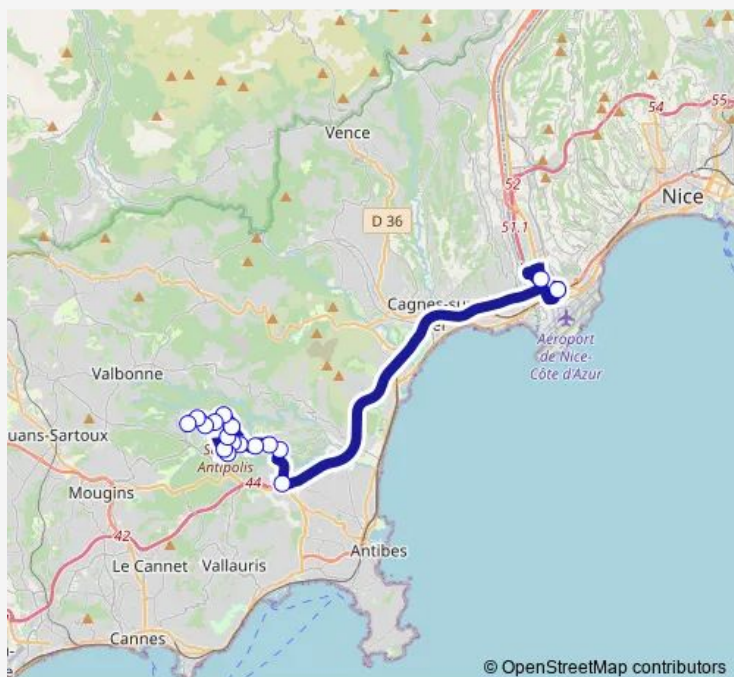

Les Bruscs

Pompidou

Garbejaire

Les Cardoulines

Sophia Gare Routiere

Route schedule

Grand Arénas- gare routière — Sophia Gare Routiere

Monday 07:00-08:30

Tuesday 07:00-08:30

Wednesday 07:00-08:30

Thursday 07:00-08:30

Friday 07:00-08:30

Saturday —

Sunday —

Route info

Direction: Grand Arénas- gare routière

Stops: 17

Trip Duration: 0 hour 45 min

© OpenStreetMap contributors

Direction

Sophia Gare Routiere — Grand Arénas- gare routière

17 stops

[Open route schedule](#)

Sophia Gare Routiere

Route schedule

Sophia Gare Routiere — Grand Arénas- gare routière

Monday 07:15

Tuesday 07:15

Wednesday 07:15

Thursday 07:15

Friday 07:15

Saturday —