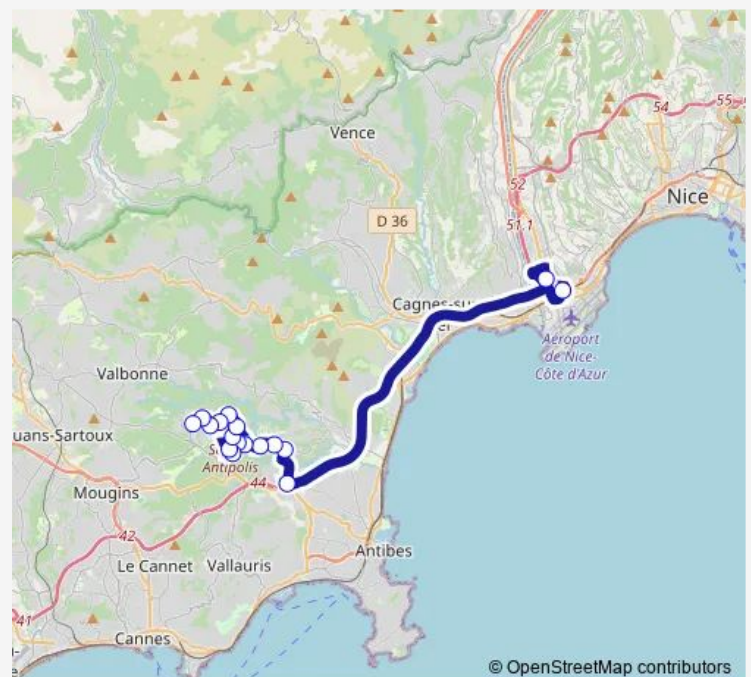

### Direction

Grand Arénas- gare routière — Sophia Gare Routiere

17 stops

[Open route schedule](#)

Grand Arénas- gare routière

Bois de Boulogne

Les 3 Moulins

Les Chappes

Les Bruscs

Pompidou

Garbejaire

Les Cardoulines

Sophia Gare Routiere

### Route schedule

Grand Arénas- gare routière — Sophia Gare Routiere

Monday 07:00-08:30

Tuesday 07:00-08:30

Wednesday 07:00-08:30

Thursday 07:00-08:30

Friday 07:00-08:30

Saturday —

### Route info

Direction: Grand Arénas- gare routière

Stops: 17

Trip Duration: 0 hour 55 min

© OpenStreetMap contributors