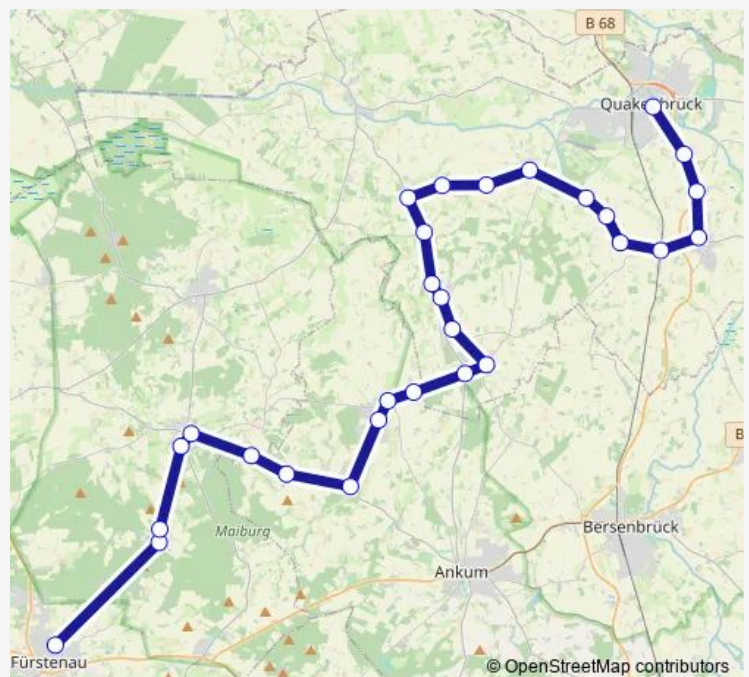

Quakenbrück, Feriendorf, Mast 1

Route schedule

Ankum, Schulzentrum, Mast 2 — Quakenbrück, GS Langen Esch, Mast 1

Monday 06:43

Tuesday 06:43

Wednesday 06:43

Thursday 06:43

Friday 06:43

Saturday —

Sunday —

Route info

Direction: Ankum, Schulzentrum, Mast 2

Stops: 22

Trip Duration: 1 hour 2 min

Direction

Handrup, Gymnasium Mast1 — Nortrup, Sportzentrum, Mast 1

10 stops

[Open route schedule](#)

Handrup, Gymnasium Mast1

Kettenkamp, Berger Straße, Mast 2

Kettenkamp, Kirche, Mast 2

Kettenkamp, Klaus, Mast 1

Kettenkamp, Dettmer, Mast 1

Nortrup, Assmann, Mast 1