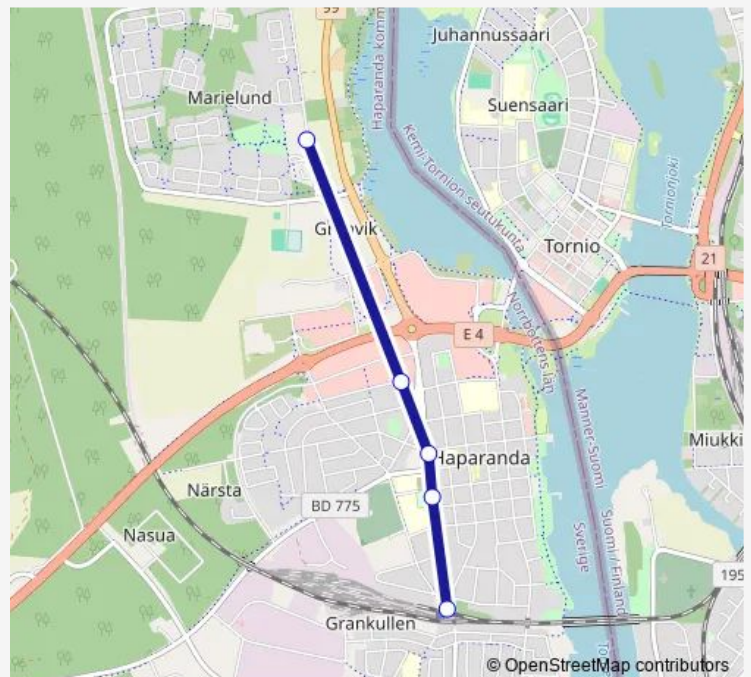

Direction

Haparanda station — Marielundsskolan/Språkskolan

5 stops

[Open route schedule](#)

Haparanda station

Aspen

Aspstranden

Montessori

Marielundsskolan/Språkskolan

Route schedule

Haparanda station — Marielundsskolan/Språkskolan

Monday	—
Tuesday	07:50-15:19
Wednesday	07:50-15:19
Thursday	07:50-15:19
Friday	07:50-15:19
Saturday	—
Sunday	—

Route info

Direction: Haparanda station

Stops: 5

Trip Duration: 0 hour 11 min

Direction

Marielundsskolan/Språkskolan — Lappia Yrkesskola (Fin)

6 stops

[Open route schedule](#)

Route schedule

Marielundsv Södra — Haparanda station

Monday	—
Tuesday	07:32-15:20
Wednesday	07:32-15:20
Thursday	07:32-15:20
Friday	07:32-15:20
Saturday	—
Sunday	—

Route info

Direction: Marielundsv Södra

Stops: 8