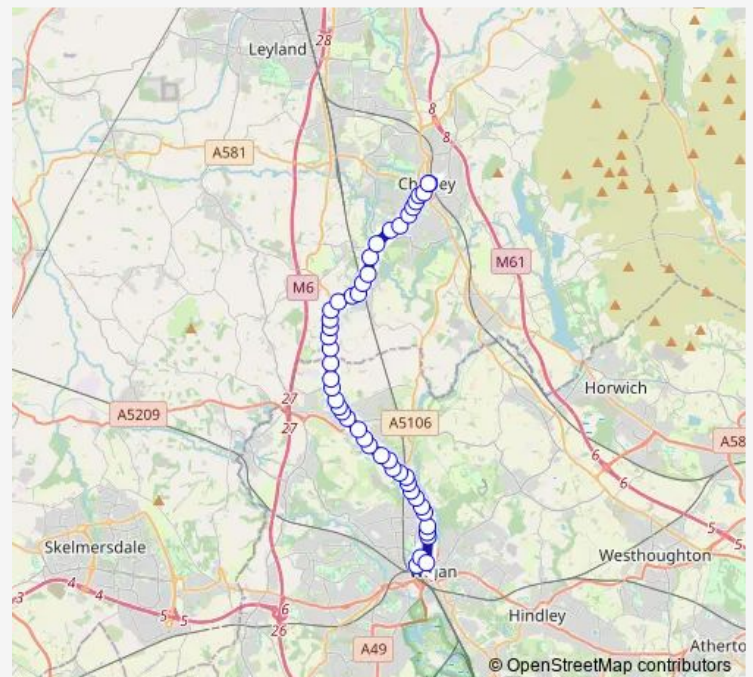

### Route info

Direction: Wigan Bus Station

Stops: 47

Trip Duration: 0 hour 39 min

■ 632 — Wigan - Chorley

Primrose Lane

Kenyon Road

Pepper Lane

Weldbank Lane

Coventry Street

Lupton Street

Hamilton Road

George Street

Railway Station

Bus Station

## Route info

Direction: Bus Station

Stops: 46

Trip Duration: 0 hour 35 min

James Square

Avondale Street

Pole Street

Standish Police Station